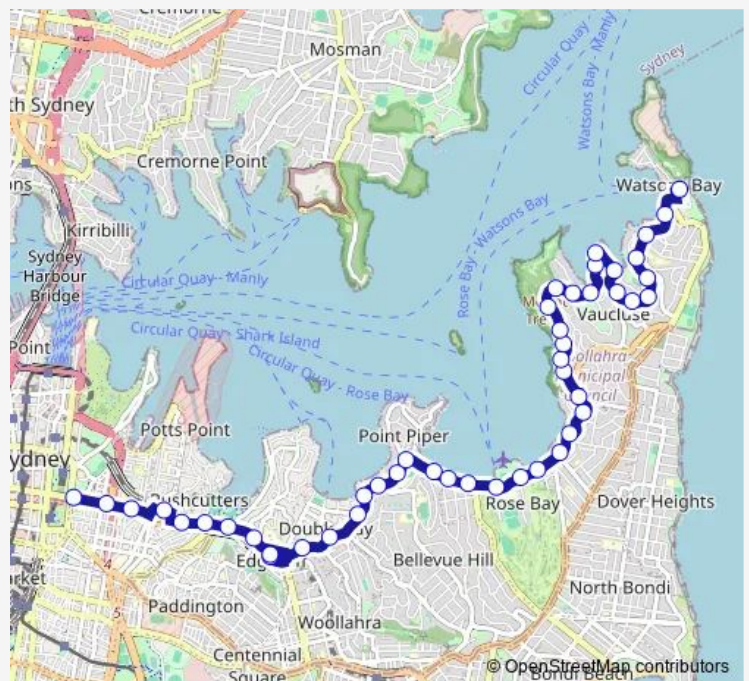

Direction

William St Opp Australian Museum — Robertson Park, Military Rd

46 stops

[Open route schedule](#)

William St Opp Australian Museum

William St At Palmer St

William St Before Dowling St

Kings Cross Station, Bayswater Rd, Stand C

Wednesday 15:12

Thursday 15:12

Friday 15:12

Saturday —

Sunday —

Route info

Direction: William St Opp Australian Museum

Stops: 46

Trip Duration: 0 hour 46 min

725e — Sydney Grammar School to Watsons Bay

Rose Bay RSL Club, New South Head Rd

New South Head Rd Opp Norwich Rd

New South Head Rd At Caledonian Rd

New South Head Rd At Dumaresq Rd