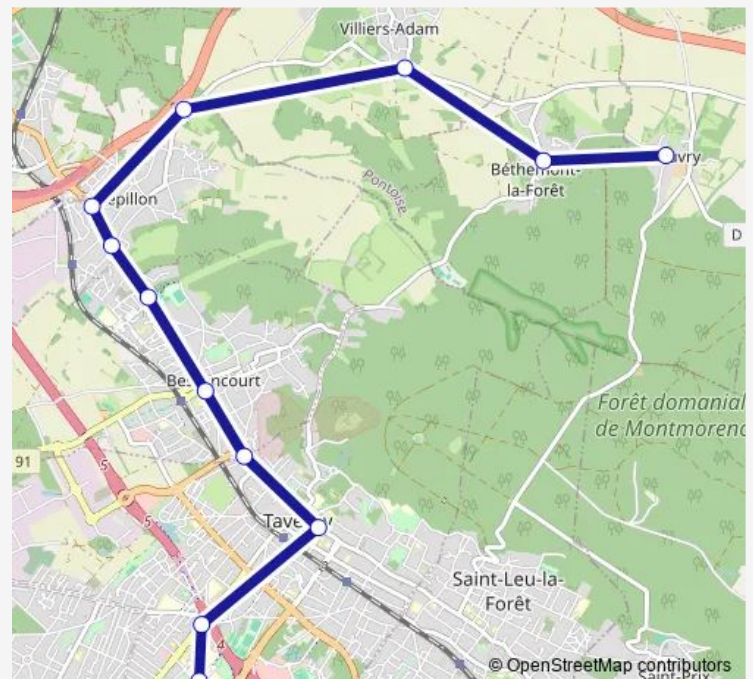

### Direction

Tuyolle — Lycée - Collège Voie des Sports

5 stops

[Open route schedule](#)

Tuyolle

Hôtel de Ville - Marché

Place des Sept Fontaines

Croix Rouge

### Route schedule

Tuyolle — Lycée - Collège Voie des Sports

Monday 07:25-07:55

Tuesday 07:25-07:55

Wednesday 07:25-07:55

Thursday 07:25-07:55

Friday 07:25-07:55

Saturday 07:25-07:55

### Route info

Direction: Tuyolle

Stops: 5

Trip Duration: 0 hour 15 min

## Route info

Direction: Mairie

Stops: 12

Trip Duration: 0 hour 28 min

1353 Bus time schedules and route maps are available in an offline PDF at busmaps.com. Use the busmaps.com website to see live bus times, train schedule or subway schedule, and step-by-step directions for all public transit in Taverny