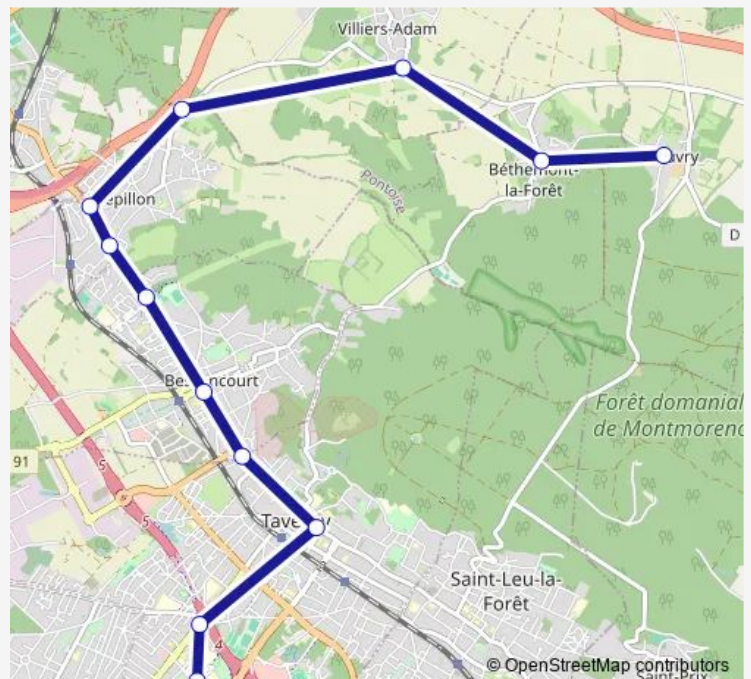

### Direction

Tuyolle — Lycée - Collège Voie des Sports

5 stops

[Open route schedule](#)

Tuyolle

Hôtel de Ville - Marché

Place des Sept Fontaines

Croix Rouge

### Route schedule

Tuyolle — Lycée - Collège Voie des Sports

Monday 07:25-07:55

Tuesday 07:25-07:55

Wednesday 07:25-07:55

Thursday 07:25-07:55

Friday —

Saturday —

### Route info

Direction: Tuyolle

Stops: 5

Trip Duration: 0 hour 15 min

## Route info

Direction: Mairie

Stops: 12

Trip Duration: 0 hour 28 min

1353 Bus time schedules and route maps are available in an offline PDF at busmaps.com. Use the busmaps.com website to see live bus times, train schedule or subway schedule, and step-by-step directions for all public transit in Taverny