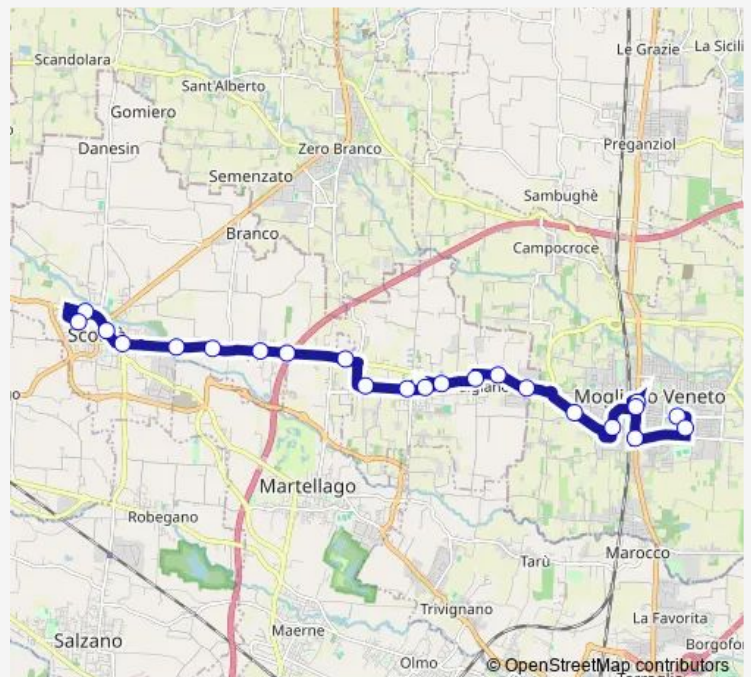

Direction

Mogliano Liceo — Scorze' IV Novembre

23 stops

[Open route schedule](#)

- Mogliano Liceo
- Mogliano Campi Sportivi
- Mogliano Ronzinella
- Mogliano Centro
- Mogliano Centro
- Mogliano Meucci
- Mogliano Ghetto
- Gardigiano Donato
- Gardigiano Mattarella
- Gardigiano
- Peseggia Perosi
- Peseggia Vittorio Veneto
- Peseggia
- Peseggia Canove
- Martellago Guizza
- Martellago Ariosto
- Cappella
- Scorze' Boschi
- Scorze' Guido Rossa
- Scorze' Ortigara
- Scorze' Resistenza

Route schedule

Mogliano Liceo — Scorze' IV Novembre

Monday	13:10-14:50
Tuesday	13:10-14:50
Wednesday	13:10-14:50
Thursday	13:10-14:50
Friday	13:10-14:50
Saturday	—
Sunday	—

Route info

Direction: Mogliano Liceo

Stops: 23

Trip Duration: 0 hour 23 min

12E — Mogliano Liceo - Scorze' IV Novembre

Scorze' Fermi

Scorze' IV Novembre

12E Bus time schedules and route maps are available in an offline PDF at busmaps.com. Use the busmaps.com website to see live bus times, train schedule or subway schedule, and step-by-step directions for all public transit in Mogliano Veneto

The schedule is provided in the local timezone. Times with "(+1)" indicate departures on the next day.

PDF file created on 2025-01-16

2024 BusMaps.com - All Rights Reserved