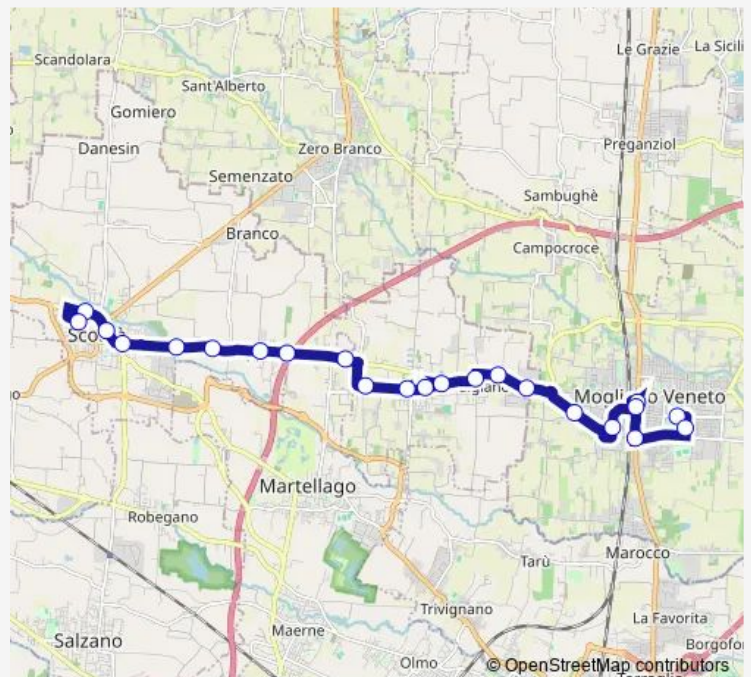

Direction

Mogliano Liceo — Scorze' IV Novembre

23 stops

[Open route schedule](#)

- Mogliano Liceo
- Mogliano Campi Sportivi
- Mogliano Ronzinella
- Mogliano Centro
- Mogliano Centro
- Mogliano Meucci
- Mogliano Ghetto
- Gardigiano Donato
- Gardigiano Mattarella
- Gardigiano
- Peseggia Perosi
- Peseggia Vittorio Veneto
- Peseggia
- Peseggia Canove
- Martellago Guizza
- Martellago Ariosto
- Cappella
- Scorze' Boschi
- Scorze' Guido Rossa
- Scorze' Ortigara
- Scorze' Resistenza

Route schedule

Mogliano Liceo — Scorze' IV Novembre

Monday	13:10-14:50
Tuesday	13:10-14:50
Wednesday	13:10-14:50
Thursday	13:10-14:50
Friday	13:10-14:50
Saturday	—
Sunday	—

Route info

Direction: Mogliano Liceo

Stops: 23

Trip Duration: 0 hour 23 min

12e — Mogliano Liceo - Scorze' IV Novembre

Scorze' Fermi

Scorze' IV Novembre

12e Bus time schedules and route maps are available in an offline PDF at busmaps.com. Use the busmaps.com website to see live bus times, train schedule or subway schedule, and step-by-step directions for all public transit in Mogliano Veneto

The schedule is provided in the local timezone. Times with "(+1)" indicate departures on the next day.

PDF file created on 2025-02-26

2024 BusMaps.com - All Rights Reserved