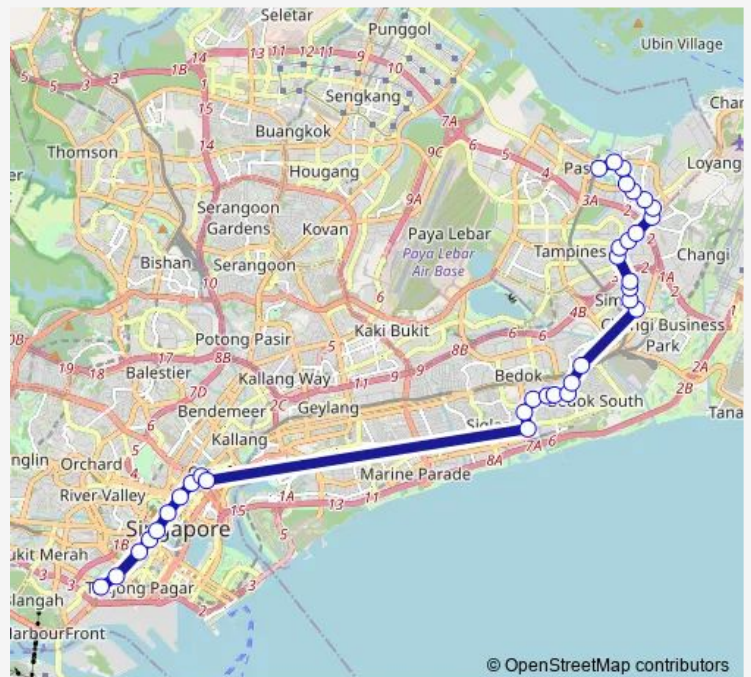

Bus 12e

[Go to website](#)

Direction

Kampong Bahru Ter — Pasir Ris Int

34 stops

[Open route schedule](#)

- Kampong Bahru Ter
- Aft Hosp Dr
- Chinatown Stn Exit C
- Opp Hong Lim Pk
- Clarke Quay Stn Exit E
- Armenian Ch
- Hotel Grand Pacific
- Opp Bugis Stn Exit C
- Landmark Village Hotel
- Opp Duo Residences
- Eastern Lagoon li
- Opp Casafina/Temasek Jc
- Opp Temasek Jc
- Lion HME FOR Elders
- Blk 40
- Siglap Cc/Opp Blk 71
- Blk 50
- Tanah Merah Stn Exit B
- Simei Green Condo
- Blk 224
- Blk 151

Route schedule

Kampong Bahru Ter — Pasir Ris Int

Monday	12:30
Tuesday	12:30
Wednesday	12:30
Thursday	12:30
Friday	12:30
Saturday	12:30
Sunday	12:30

Route info

Direction: Kampong Bahru Ter

Stops: 34

Trip Duration: 1 hour 42 min

Tuesday 06:00

Wednesday 06:00

Thursday 06:00

Friday 06:00

Saturday 06:00

Sunday 06:00

Route info

Direction: Pasir Ris Int