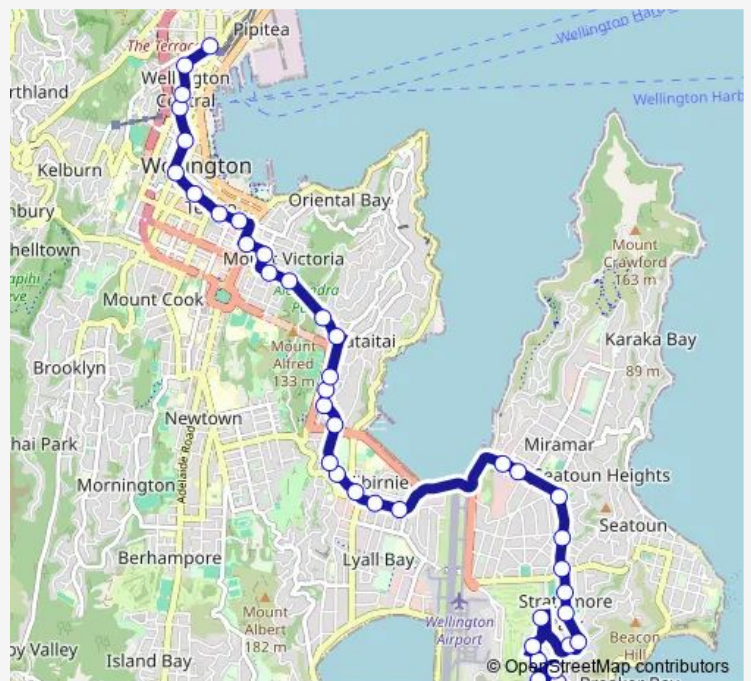

Bus 12e Strathmore Park - Kilbirnie - Hataitai - Wellington

[Go to website](#)

**Direction**

Strathmore Park - Kekerenga Street — Wellington Station - Stop E

42 stops

[Open route schedule](#)

- Strathmore Park - Kekerenga Street
- Kekerenga Street at Ahuriri Street
- Ahuriri Street (near 30)
- Ahuriri Street at Tukanae Street
- Tukanae Street (near 11)
- Taiaroa Street at Tukanae Street (near 24)
- Taiaroa Street (near 10)
- Raukawa Street (near 40)
- Raukawa Street at Monorgan Road
- Monorgan Road at Leveson Street
- Strathmore Community Hall - Strathmore Avenue
- Kahurangi School (opposite)
- Strathmore Avenue (near 34)
- Ira Street at Broadway (near 5)
- Ira Street at Devonshire Road
- Ira Street at Miramar Avenue (near 95)
- Miramar Shops - Stop A
- Miramar Avenue at Portsmouth Road
- Rongotai Road at Salek Street
- Rongotai Road at Ross Street
- Kilbirnie - Stop B

Route schedule

Strathmore Park - Kekerenga Street — Wellington Station - Stop E

Monday	06:53-08:38
Tuesday	06:53-08:38
Wednesday	06:53-08:38
Thursday	06:53-08:38
Friday	06:53-08:38
Saturday	—
Sunday	—

Route info

Direction: Strathmore Park - Kekerenga Street

Stops: 42

Trip Duration: 0 hour 41 min

12e — Strathmore Park - Kilbirnie - Hataitai - Wellington **BusMaps**

Kilbirnie Crescent at Childers Terrace

Wellington Regional Aquatic Centre (opposite)

## Route info

Direction: Wellington Station - Stop A

Stops: 42

Trip Duration: 0 hour 47 min

Miramar Shops - Stop B

Ira Street at Miramar Avenue

Ira Street at Otaki Street

Ira Street at Broadway (near 2)