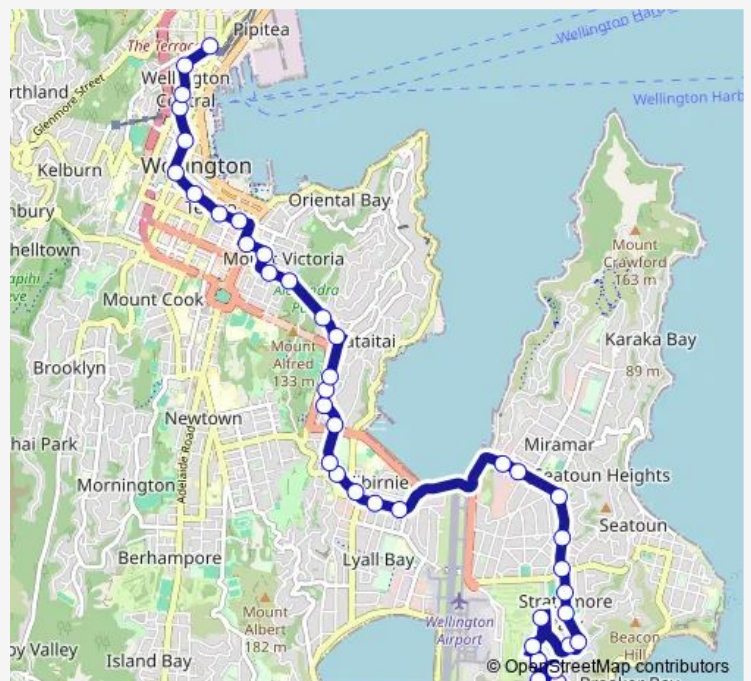

Bus 12e Strathmore Park - Kilbirnie - Hataitai - Wellington

[Go to website](#)

**Direction**

Strathmore Park - Kekerenga Street — Wellington Station - Stop E

42 stops

[Open route schedule](#)

- Strathmore Park - Kekerenga Street
- Kekerenga Street at Ahuriri Street
- Ahuriri Street (near 30)
- Ahuriri Street at Tukanae Street
- Tukanae Street (near 11)
- Taiaroa Street at Tukanae Street (near 24)
- Taiaroa Street (near 10)
- Raukawa Street (near 40)
- Raukawa Street at Monorgan Road
- Monorgan Road at Leveson Street
- Strathmore Community Hall - Strathmore Avenue
- Kahurangi School (opposite)
- Strathmore Avenue (near 34)
- Ira Street at Broadway (near 5)
- Ira Street at Devonshire Road
- Ira Street at Miramar Avenue (near 95)
- Miramar Shops - Stop A
- Miramar Avenue at Portsmouth Road
- Rongotai Road at Salek Street
- Rongotai Road at Ross Street
- Kilbirnie - Stop B

Route schedule

Strathmore Park - Kekerenga Street — Wellington Station - Stop E

Monday	06:53-08:38
Tuesday	06:53-08:38
Wednesday	06:53-08:38
Thursday	06:53-08:38
Friday	06:53-08:38
Saturday	—
Sunday	—

Route info

Direction: Strathmore Park - Kekerenga Street

Stops: 42

Trip Duration: 0 hour 52 min

12e — Strathmore Park - Kilbirnie - Hataitai - Wellington **BusMaps**

Kilbirnie Crescent at Childers Terrace

Wellington Regional Aquatic Centre (opposite)

## Route info

Direction: Wellington Station - Stop A

Stops: 42

Trip Duration: 0 hour 47 min

Miramar Shops - Stop B

Ira Street at Miramar Avenue

Ira Street at Otaki Street

Ira Street at Broadway (near 2)