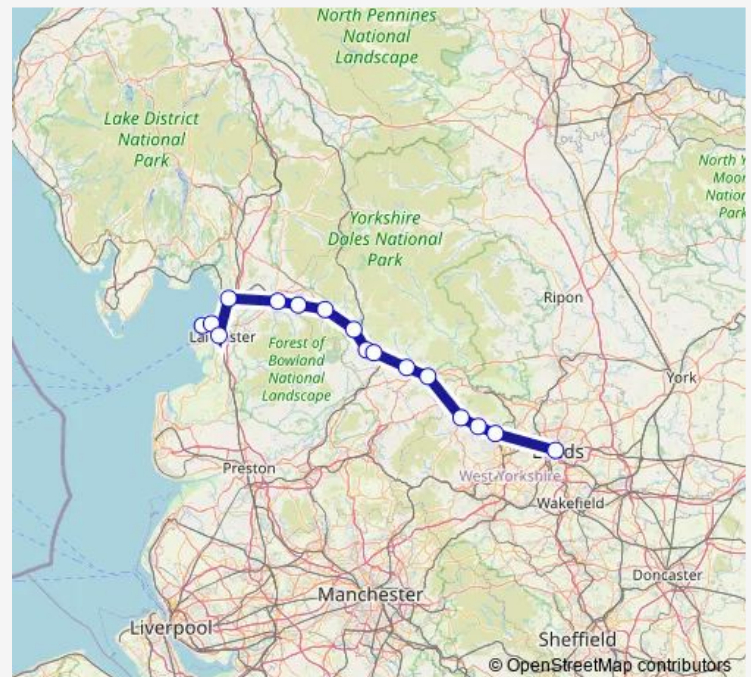

### Direction

Morecambe — Leeds

16 stops

[Open route schedule](#)

Morecambe

Bare Lane

Lancaster

Carnforth

### Route schedule

Morecambe — Leeds

Monday 10:31-20:07

Tuesday 10:31-20:07

Wednesday 10:31-20:07

Thursday 10:31-20:07

Friday 10:31-20:07

Saturday 10:33-20:07

### Route info

Direction: Morecambe

Stops: 16

Trip Duration: 2 hour 6 min

■ Nt:Mcm->Lds — NT train service from MCM to Lds

Nt:Mcm->Lds Rail time schedules and route maps are available in an offline PDF at [busmaps.com](https://busmaps.com). Use the [busmaps.com](https://busmaps.com) website to see live bus times, train schedule or subway schedule, and step-by-step directions for all public transit in Morecambe