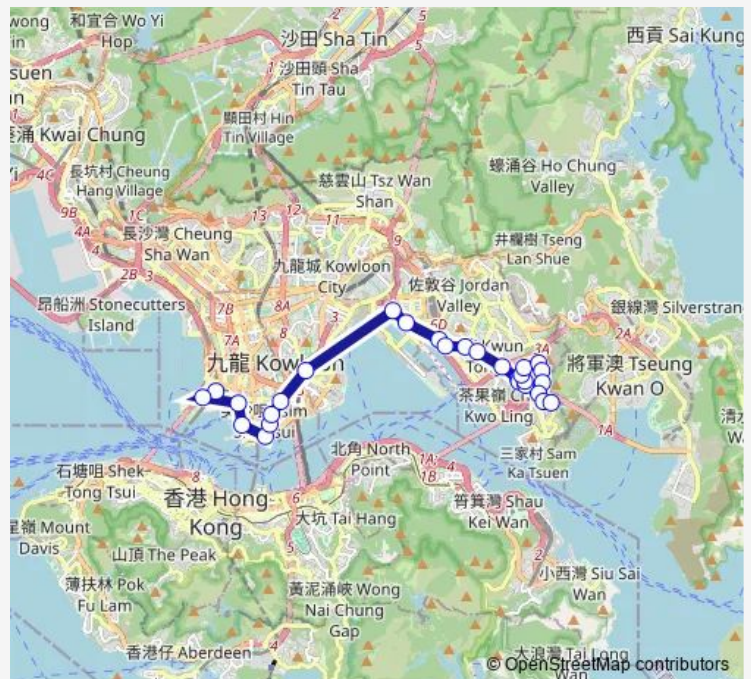

[Ctb] Hongkong Post Building, KAI FUK Road|[Kmb] KAI TAK Tunnel BBI - KAI FUK Road

**Route schedule**

[Kmb] LAM TIN (Kwong TIN Estate) BUS Terminus — [Ctb] Kowloon Station|[Kmb] Kowloon Station BUS Terminus

Stops: 21

Trip Duration: 0 hour 45 min

[Ctb] Cooke Street, Chatham Road North[[Kmb] Cooke Street Hung Hom

[Ctb] Hong Kong Polytechnic University, Chatham Road South[[Kmb] H.K. Polytechnic University

[Ctb] Hong Kong Science Museum, Chatham Road South[[Kmb] Hong Kong Science Museum