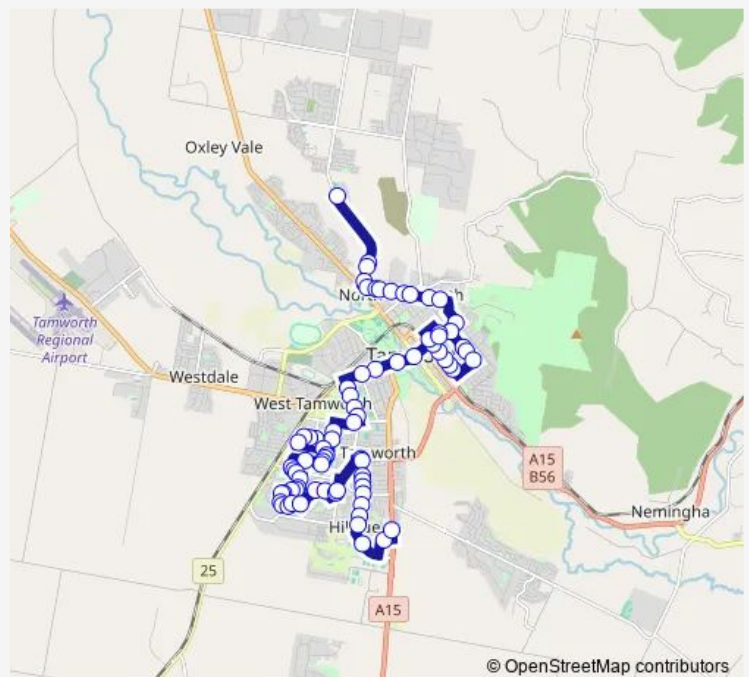

**Route schedule**

Calrossy Anglican School, William Cowper Campus —  
Goonoo Goonoo Rd At Craigends Lane

Monday	15:04
Tuesday	15:04
Wednesday	15:04
Thursday	15:04
Friday	15:04
Saturday	—
Sunday	—

**Route info**

Direction: Calrossy Anglican School, William Cowper Campus

Stops: 76

Trip Duration: 0 hour 56 min

Carthage St Before Fitzroy St

Carthage St Before Brisbane St

Carthage St After Brisbane St

Tamworth Public School, Upper St

Susanne St After Petra Av

Robert St After Links Av

Willow St At Oak St

Willow St After Oak St

Willow St At Wongala St

Coorong St Opp Willow St

Arinya St Before Cypress St

John St At Kinarra St

Grant St At Alexis St

Vera St Opp Edward St

Edward St At Vera St

Edward St At Campbell St

Edward St After Warren St

Edward St At Ring St

Edward St After Wilburtree St

Edwards St At Cedar Cl