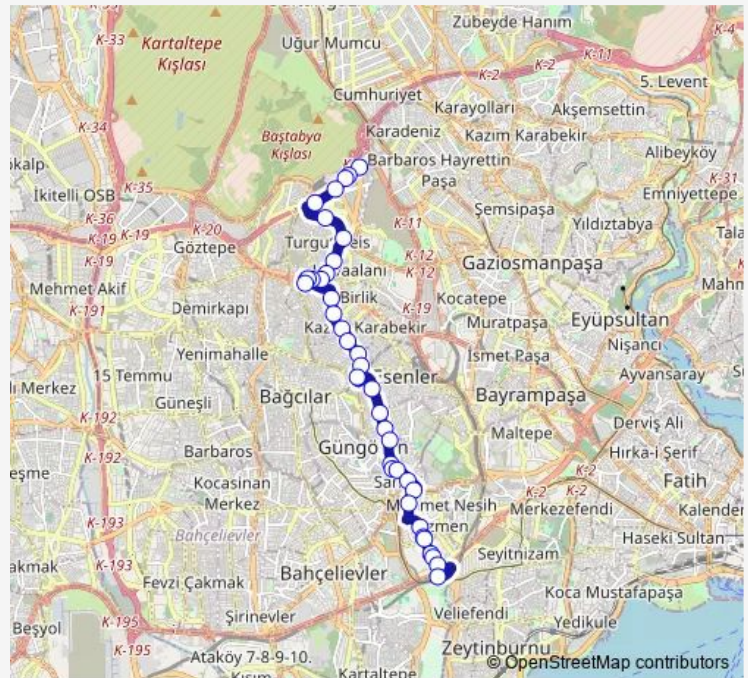

Üçyüzlü Metro

Güngören Yolu

Route schedule

Giyimkent Cad. — D-100 YanYol

Monday	05:15
Tuesday	05:15
Wednesday	05:15
Thursday	05:15
Friday	05:15
Saturday	05:15
Sunday	05:15

Route info

Direction: Giyimkent Cad.

Stops: 37

Trip Duration: 0 hour 32 min

**MERTER - ÇİNÇİN DERESİ - KARABAYIR - GİYİMKENT****BusMaps**

NENEHATUN MAHALLESİ

GENÇOSMAN T.M.L

Gençosman

Söğütlü Yayla

Minibüs Durağı