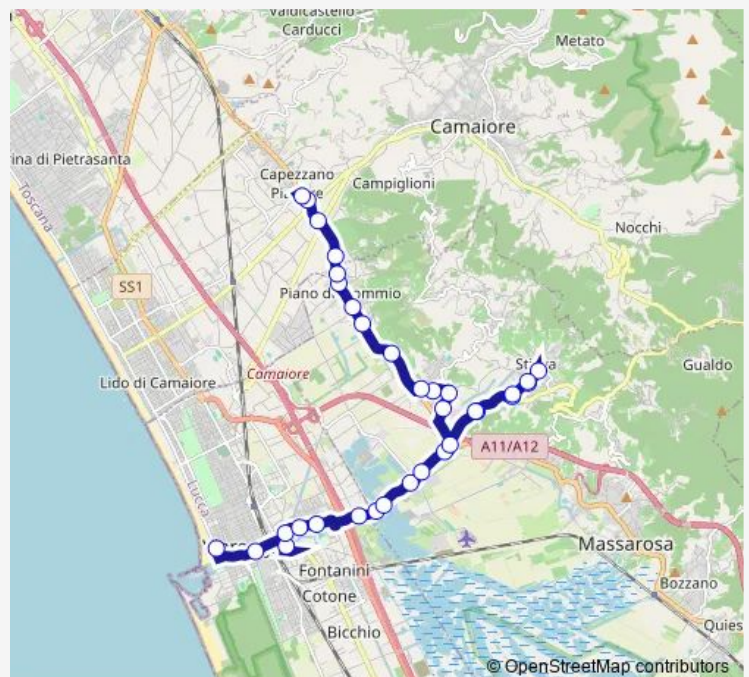

### Route schedule

Quiesa Poste — Pietrasanta Terminal 2

Monday	07:20
Tuesday	07:20
Wednesday	07:20
Thursday	07:20
Friday	07:20
Saturday	07:20
Sunday	—

### Route info

Direction: Quiesa Poste

Stops: 33

Trip Duration: 0 hour 35 min

E29 — Viareggio-Montramito-Stiava-P.Mommio-Capezzano Pianore

Ponte Di Sasso

Via Sarzanese Ang.Italica

Capezzano Pianore 2