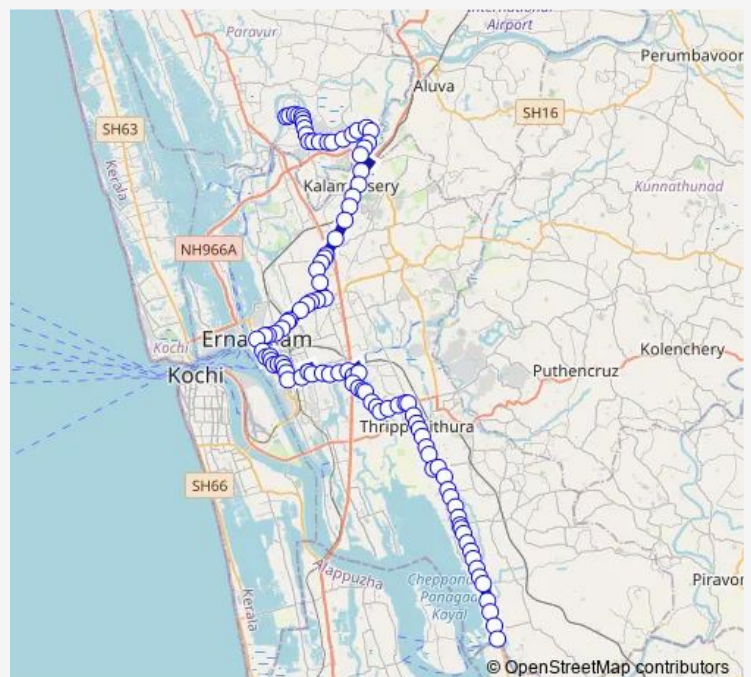

### Route schedule

Eloor Depot — Poothota

Monday 06:00

Tuesday 06:00

Wednesday 06:00

Thursday 06:00

Friday 06:00

Saturday 06:00

### Route info

Direction: Eloor Depot

Stops: 101

Trip Duration: 2 hour 10 min

■ Eloor ↔ Poothotta (via Menaka)

Puthiya Road

Appolo

HMT Junction

Pattupurakkal

Mangalath

Kanappilly

Eloor Depot Junction

Eloor Depot

Bus time schedules and route maps are available in an offline PDF at [busmaps.com](https://busmaps.com). Use the [busmaps.com](https://busmaps.com) website to see live bus times, train schedule or subway schedule, and step-by-step directions for all public transit in Kanayannur