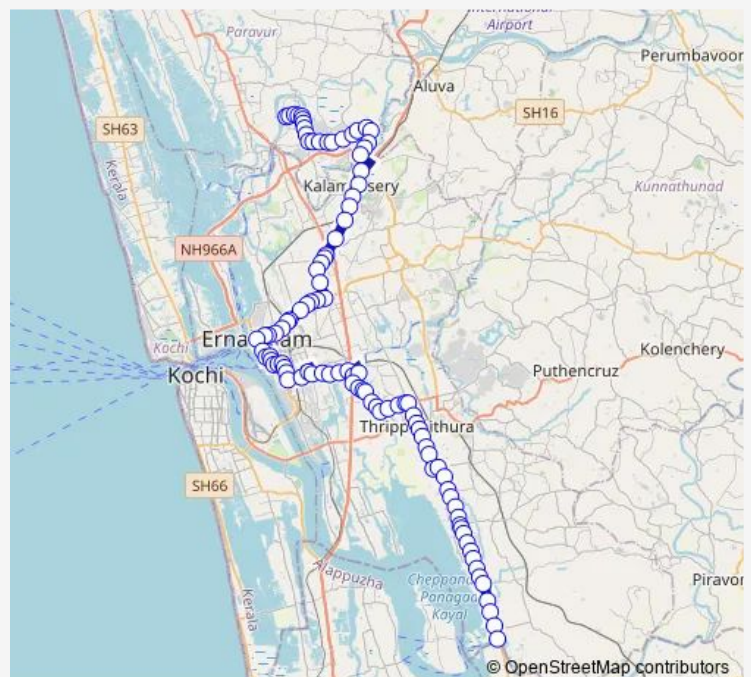

Thursday 06:00

Friday 06:00

Saturday 06:00

Sunday 06:00

Route info

Direction: Eloor Depot

Stops: 101

Trip Duration: 2 hour 10 min

Eloor ↔ Poothotta (via Menaka)

Puthiya Road

Appolo

HMT Junction

South Kalamassery

Municipal Town Hall

Pathadipalam

Edappally Toll

Mangalath

Kanappilly

Eloor Depot Junction

Eloor Depot

Bus time schedules and route maps are available in an offline PDF at busmaps.com. Use the busmaps.com website to see live bus times, train schedule or subway schedule, and step-by-step directions for all public transit in Kanayannur