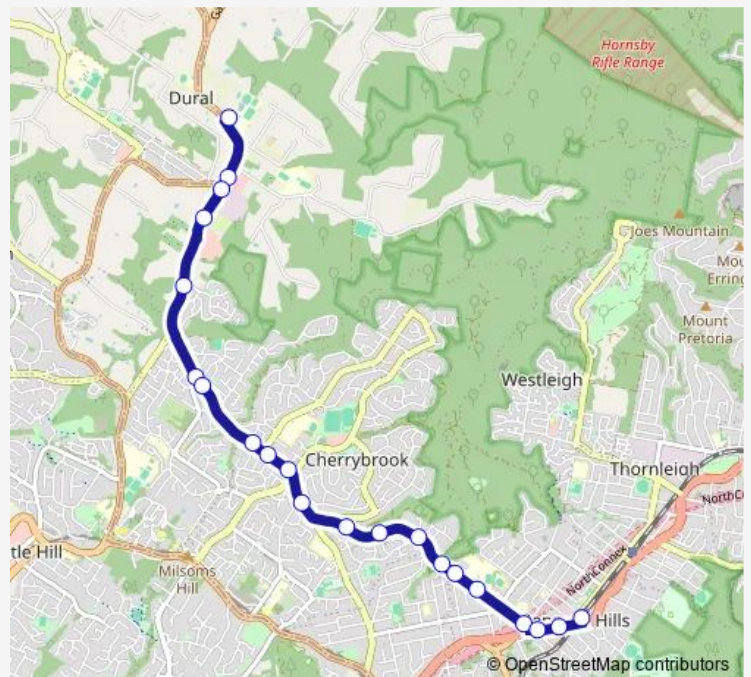

School Bus 3529 Redfield College to Pennant Hills Station

[Go to website](#)

Direction

Redfield College Bus Bay, Old Northern Rd — Pennant Hills Station, Railway St, Stand C

21 stops

[Open route schedule](#)

- Redfield College Bus Bay, Old Northern Rd
- Old Northern Rd Before New Line Rd
- New Line Rd After Old Northern Rd
- Dural Golf Driving Range, New Line Rd
- New Line Rd At Sebastian Dr
- New Line Rd Before James Henty Dr
- New Line Rd After James Henty Dr
- New Line Rd Before Purchase Rd
- New Line Rd After Purchase Rd
- New Line Rd Before Shepherds Dr
- New Line Rd Before Boundary Rd
- Boundary Rd After Francis Greenway Dr
- 220 Boundary Rd
- Boundary Rd Opp Cedarwood Dr
- Boundary Rd Opp Lee Rd
- Boundary Rd Before Lois Lane
- Pennant Hills High School, Boundary Rd
- St Agatha's Catholic School, Boundary Rd
- St Agatha's Catholic Primary School, Pennant Hills Rd
- Pennant Hills Rd At Fisher Av
- Pennant Hills Station, Railway St, Stand C

Route schedule

Redfield College Bus Bay, Old Northern Rd — Pennant Hills Station, Railway St, Stand C

Monday	15:10
Tuesday	15:10
Wednesday	15:10
Thursday	15:10
Friday	15:10
Saturday	—
Sunday	—

Route info

Direction: Redfield College Bus Bay, Old Northern Rd

Stops: 21

Trip Duration: 0 hour 26 min

3529 — Redfield College to Pennant Hills Station

3529 School Bus time schedules and route maps are available in an offline PDF at busmaps.com. Use the busmaps.com website to see live bus times, train schedule or subway schedule, and step-by-step directions for all public transit in Parramatta