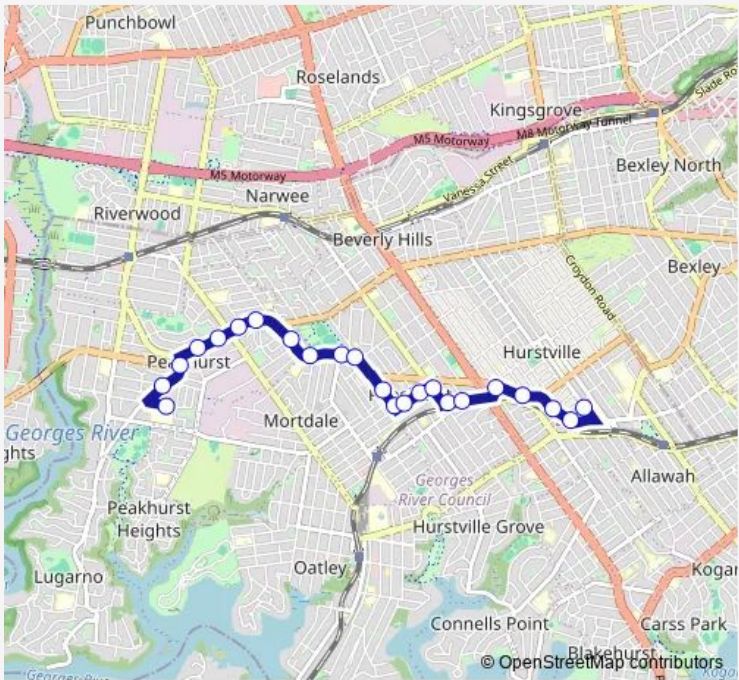

School Bus S135 Georges River College Peakhurst to Hurstville

[Go to website](#)

Direction
 Georges River College Peakhurst, Samuel St — Westfield Hurstville, Park Rd
 23 stops
[Open route schedule](#)

- Georges River College Peakhurst, Samuel St
- Forest Rd At Park St
- Forest Rd At Henry Lawson Dr
- Forest Rd Before Pearce Av
- Forest Rd At Hugh Av
- Forest Rd At Collaroy Av
- Forest Rd Opp Tournay St
- Forest Rd At Holley Lane
- Forest Rd Opp Penshurst West Public School
- Olds Park, Forest Rd
- Forest Rd At George St
- Ocean St After Forest Rd
- Ocean St Opp Newman St
- Austral St At Nelson St
- Penshurst Girls High School, Austral St
- Penshurst St Opp Austral St
- Bridge St Opp Penshurst Station
- Bridge St At Apsley St
- Bridge St At Forest Rd
- Forest Rd Before Gloucester Rd

Route schedule
 Georges River College Peakhurst, Samuel St — Westfield Hurstville, Park Rd

Monday	15:08
Tuesday	15:08
Wednesday	14:38
Thursday	14:38
Friday	15:08
Saturday	—
Sunday	—

Route info
 Direction: Georges River College Peakhurst, Samuel St
 Stops: 23
 Trip Duration: 0 hour 20 min

Hurstville Station, Forest Rd, Stand C

Westfield Hurstville, Forest Rd

Westfield Hurstville, Park Rd

S135 School Bus time schedules and route maps are available in an offline PDF at busmaps.com. Use the busmaps.com website to see live bus times, train schedule or subway schedule, and step-by-step directions for all public transit in Sydney

The schedule is provided in the local timezone. Times with "(+1)" indicate departures on the next day.

PDF file created on 2025-01-31

2024 BusMaps.com - All Rights Reserved