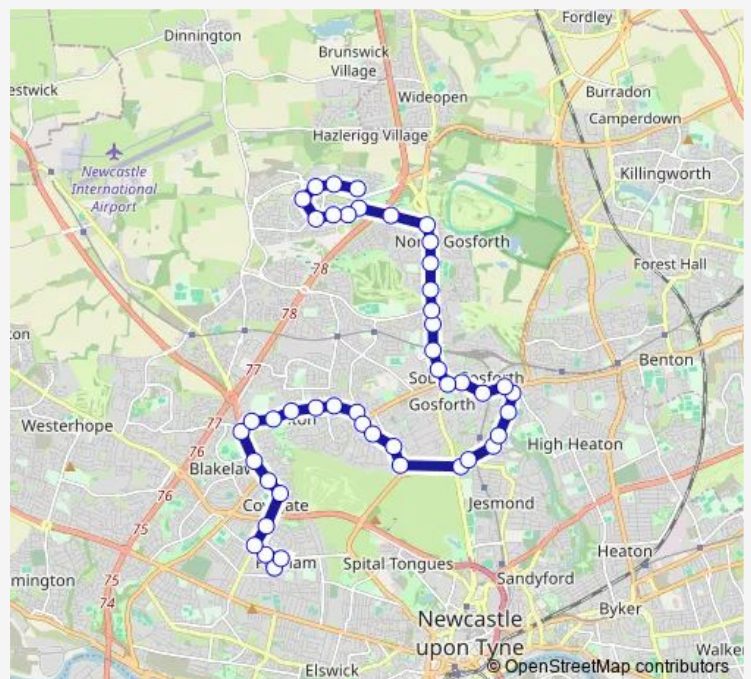

Wednesday 15:35

Thursday 15:35

Friday 15:35

Saturday —

Sunday —

Route info

Direction: Sacred Heart Catholic High School

Stops: 46

Trip Duration: 0 hour 56 min

S135 — Sacred Heart RC High School - Great Park

Jesmond Dene Road-Sturdee Gardens

Matthew Bank-Beattie Avenue

Haddricks Mill Road-Dene Crescent

South Gosforth Roundabout

South Gosforth Roundabout

Church Avenue-Church Road

Church Avenue-Rectory Grove

Church Road - Moor Road North

Lansdowne Terrace

Regent Centre Interchange

Great North Road-Park Avenue

Great North Road-Broadway West

Great North Road-Bridge Park

Sunday —

Route info

Direction: Sir Bobby Robson Way

Stops: 45

Trip Duration: 1 hour 14 min

Grandstand Road-Blue House

Kenton Road-Montagu Avenue

Kenton Road-Kenton Avenue