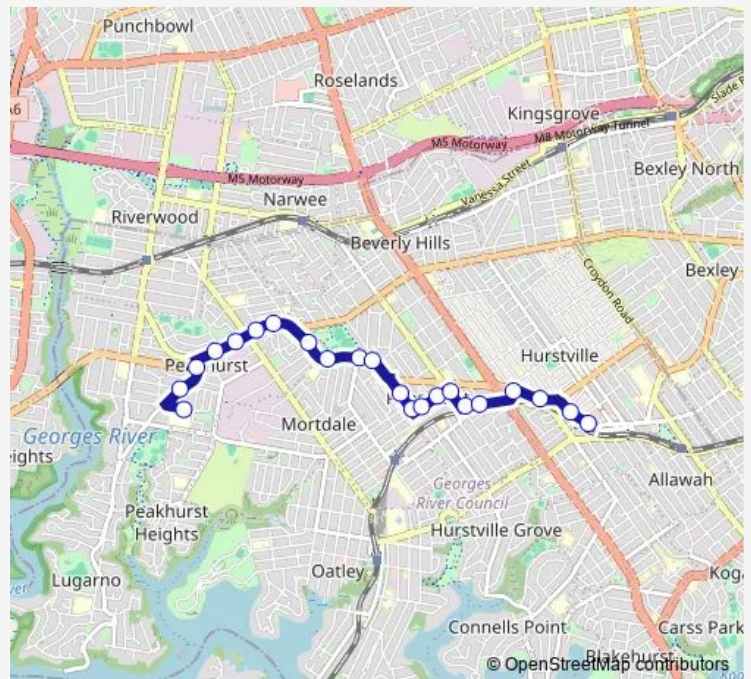

# School Bus S135 Georges River College Peakhurst to Hurstville

[Go to website](#)

**Direction**

Georges River College Peakhurst, Samuel St — Westfield Hurstville, Forest Rd

22 stops

[Open route schedule](#)

Georges River College Peakhurst, Samuel St

Forest Rd At Park St

Forest Rd At Henry Lawson Dr

Forest Rd Before Pearce Av

Forest Rd At Hugh Av

Forest Rd At Collaroy Av

Forest Rd Opp Tournay St

Forest Rd At Holley Lane

Bridge St Opp Penshurst Station

Bridge St At Apsley St

Bridge St At Forest Rd

Forest Rd Before Gloucester Rd

**Route schedule**

Georges River College Peakhurst, Samuel St — Westfield Hurstville, Forest Rd

Monday	15:09
Tuesday	15:09
Wednesday	14:38
Thursday	14:38
Friday	15:09
Saturday	—
Sunday	—

**Route info**

Direction: Georges River College Peakhurst, Samuel St

Stops: 22

Trip Duration: 0 hour 20 min

Hurstville Station, Forest Rd, Stand C

Westfield Hurstville, Forest Rd

S135 School Bus time schedules and route maps are available in an offline PDF at [busmaps.com](https://busmaps.com). Use the [busmaps.com](https://busmaps.com) website to see live bus times, train schedule or subway schedule, and step-by-step directions for all public transit in Sydney