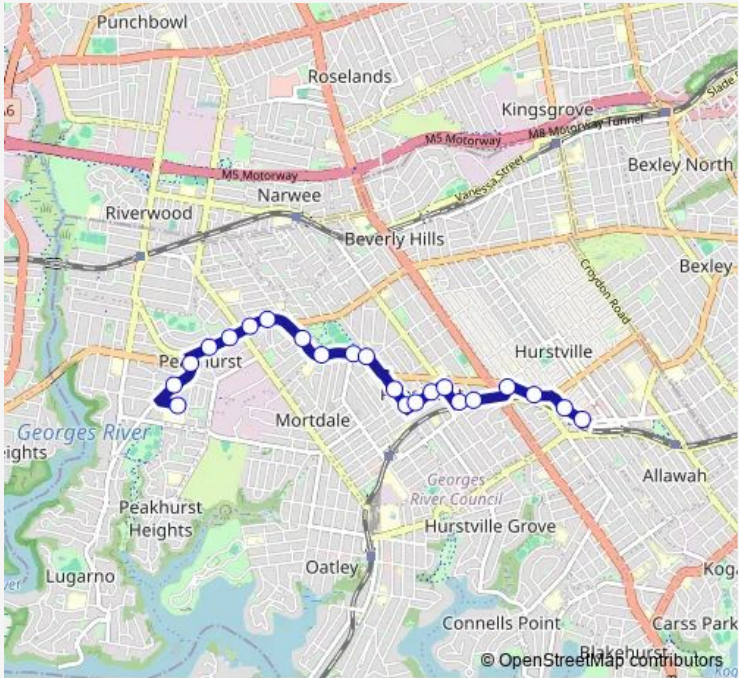

**School Bus S135 Georges River College Peakhurst to Hurstville**

[Go to website](#)

**Direction**  
 Georges River College Peakhurst, Samuel St — Westfield Hurstville, Forest Rd  
 22 stops  
[Open route schedule](#)

- Georges River College Peakhurst, Samuel St
- Forest Rd At Park St
- Forest Rd At Henry Lawson Dr
- Forest Rd Before Pearce Av
- Forest Rd At Hugh Av
- Forest Rd At Collaroy Av
- Forest Rd Opp Tournay St
- Forest Rd At Holley Lane
- Forest Rd Opp Penshurst West Public School
- Olds Park, Forest Rd
- Forest Rd At George St
- Ocean St After Forest Rd
- Ocean St Opp Newman St
- Austral St At Nelson St
- Penshurst Girls High School, Austral St
- Penshurst St Opp Austral St
- Bridge St Opp Penshurst Station
- Bridge St At Apsley St
- Bridge St At Forest Rd
- Forest Rd Before Gloucester Rd

**Route schedule**  
 Georges River College Peakhurst, Samuel St — Westfield Hurstville, Forest Rd

Monday	15:09
Tuesday	15:09
Wednesday	14:38
Thursday	14:38
Friday	15:09
Saturday	—
Sunday	—

**Route info**  
 Direction: Georges River College Peakhurst, Samuel St  
 Stops: 22  
 Trip Duration: 0 hour 20 min

S135 — Georges River College Peakhurst to Hurstville **BusMaps**

Hurstville Station, Forest Rd, Stand C

Westfield Hurstville, Forest Rd

S135 School Bus time schedules and route maps are available in an offline PDF at [busmaps.com](https://busmaps.com). Use the [busmaps.com](https://busmaps.com) website to see live bus times, train schedule or subway schedule, and step-by-step directions for all public transit in Sydney