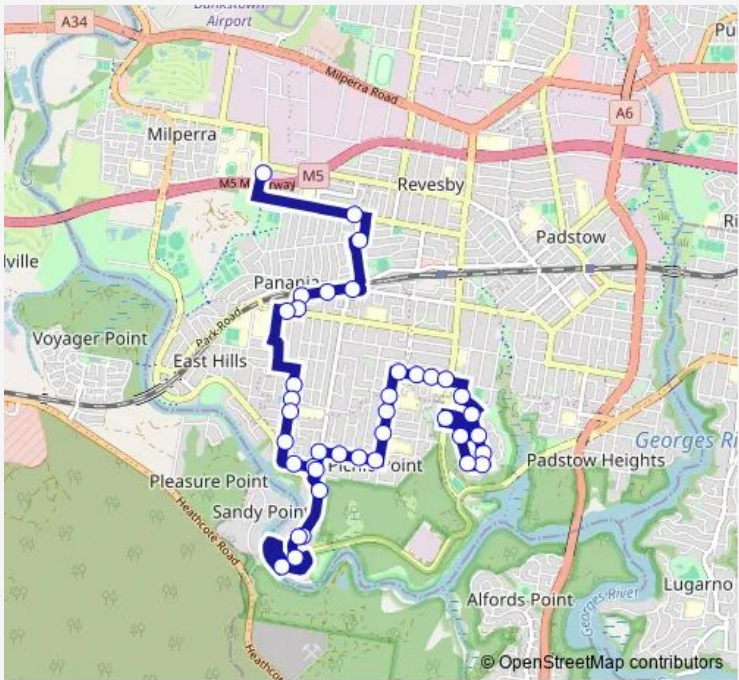

School Bus S135 Mt St Joseph HS to Sandakan Rd at Roswell St, Revesby Heights

[Go to website](#)

Direction
 Horsley Rd After Beaconsfield St — Sandakan Rd At Rowell St

39 stops

[Open route schedule](#)

- Horsley Rd After Beaconsfield St
- Bransgrove Rd Opp Carson St
- Horsley Rd At Paten St
- Weston St After Woodburn Av
- Weston St At Hinemoa St
- Panania Post Office, Weston St
- Panania Library, Anderson Av
- St Christophers Primary School, Tower St
- Lambeth St At Phillip St
- Lambeth St At Lawler St
- Panania Public School, Lambeth St
- Lambeth St At Kelvin Pde
- Doris St After Lambeth St
- Doris St At Picnic Point Rd
- Henry Lawson Dr After Picnic Point Rd
- Henry Lawson Dr At Sylvan Gr
- Alan Ashton Foreshore Reserve, Carinya Rd
- Henry Lawson Dr After Carinya Rd
- Henry Lawson Dr Opp Sylvan Gr
- Picnic Point Rd At Doris St

Route schedule

Horsley Rd After Beaconsfield St — Sandakan Rd At Rowell St

Monday	15:25
Tuesday	15:25
Wednesday	15:25
Thursday	15:25
Friday	15:25
Saturday	—
Sunday	—

Route info

Direction: Horsley Rd After Beaconsfield St

Stops: 39

Trip Duration: 0 hour 33 min

S135 — Mt St Joseph HS to Sandakan Rd at Roswell St, Revesby Heights **BusMaps**

Picnic Point Rd At Burns Rd

Burns Rd At Ramsay Rd

Burns Rd At Victor Av

Burns Rd At Kennedy St

Vega St At Edinburgh Dr

Centaur St Shops, Centaur St

Morotai Rd At Rowell St

Morotai Rd Opp Alamein Rd

Sandakan Rd At Fewtrell Av

Sandakan Rd At Steele Av

The River Rd Before Sandakan Rd

Sandakan Rd At Rowell St