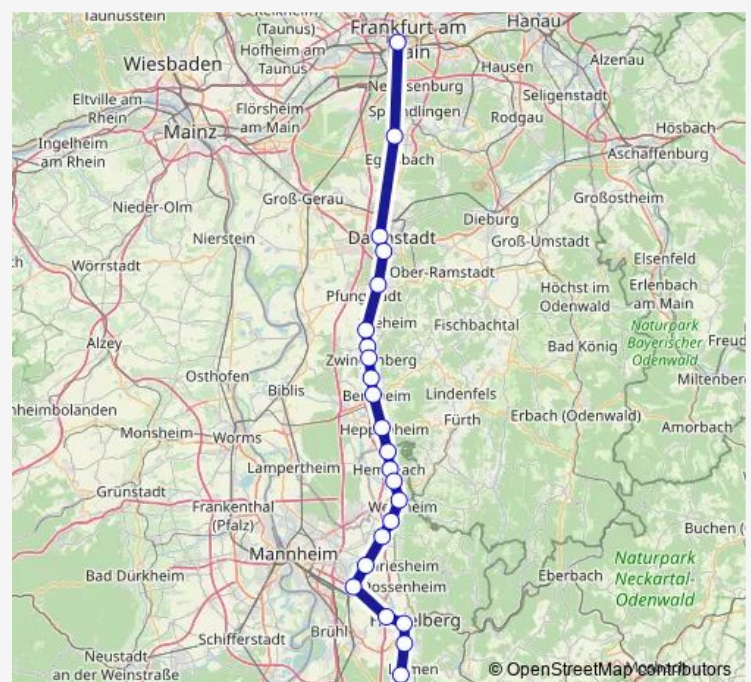

Regional Rail Service Rb68

[Go to website](#)

Direction

Frankfurt (Main) Hauptbahnhof — Heidelberg, Hauptbahnhof

21 stops

[Open route schedule](#)

Frankfurt (Main) Hauptbahnhof

Langen (Hessen) Bahnhof

Darmstadt Hauptbahnhof

Darmstadt Südbahnhof

Darmstadt-Eberstadt Bahnhof

Bickenbach Bahnhof

Alsbach-Hähnlein-Alsbach Hähnlein-Alsbach Bahnhof

Zwingenberg, Bahnhof

Auerbach, Bahnhof

Bensheim, Bahnhof

Heppenheim, Bahnhof

Laudenbach, Bahnhof

Hemsbach, Bahnhof

Sulzbach, Bahnhof

Weinheim, Hauptbahnhof

Lützelsachsen, Bahnhof

Heddesheim-Hirschberg, Bf Db

Ladenburg, Bahnhof

Neu-Edingen/Friedrichsfeld, Bf

HD-Pfaffengrund/Wieblingen

Heidelberg, Hauptbahnhof

Route schedule

Frankfurt (Main) Hauptbahnhof — Heidelberg, Hauptbahnhof

Monday 19:06

Tuesday 19:06

Wednesday 19:06

Thursday 19:06

Friday 19:06

Saturday 11:06-19:06

Sunday 11:06-19:06

Route info

Direction: Frankfurt (Main) Hauptbahnhof

Stops: 21

Trip Duration: 1 hour 32 min

Rb68