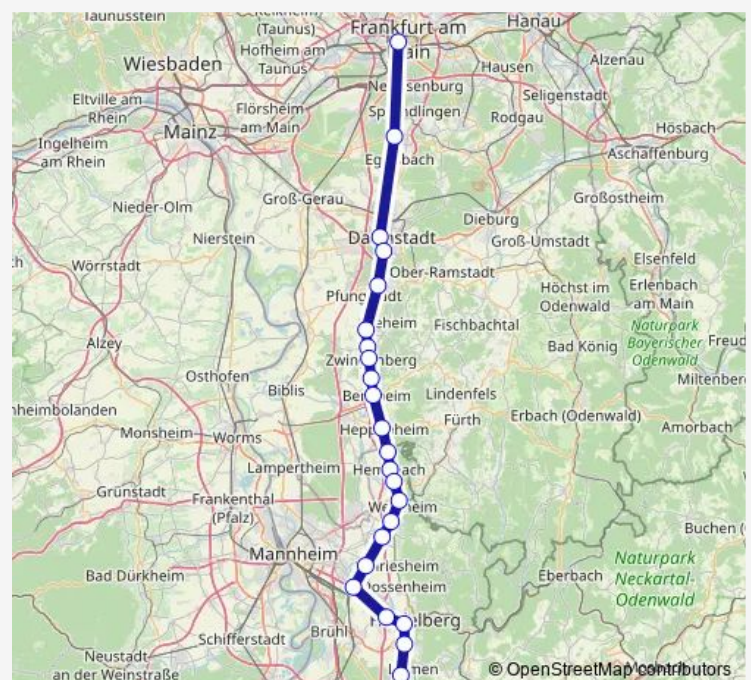

Rail RB68

[Go to website](#)

Direction

Frankfurt (Main) Hauptbahnhof — Heidelberg, Hauptbahnhof

21 stops

[Open route schedule](#)

Frankfurt (Main) Hauptbahnhof

Langen (Hessen) Bahnhof

Darmstadt Hauptbahnhof

Darmstadt Südbahnhof

Darmstadt-Eberstadt Bahnhof

Bickenbach Bahnhof

Alsbach-Hähnlein-Alsbach Hähnlein-Alsbach Bahnhof

Zwingenberg, Bahnhof

Auerbach, Bahnhof

Bensheim, Bahnhof

Heppenheim, Bahnhof

Laudenbach, Bahnhof

Hemsbach, Bahnhof

Sulzbach, Bahnhof

Weinheim, Hauptbahnhof

Lützelsachsen, Bahnhof

Heddesheim-Hirschberg, Bf Db

Ladenburg, Bahnhof

Neu-Edingen/Friedrichsfeld, Bf

HD-Pfaffengrund/Wieblingen

Heidelberg, Hauptbahnhof

Route schedule

Frankfurt (Main) Hauptbahnhof — Heidelberg, Hauptbahnhof

Monday 19:06

Tuesday 19:06

Wednesday 19:06

Thursday 19:06

Friday 19:06

Saturday 11:06-19:06

Sunday 11:06-19:06

Route info

Direction: Frankfurt (Main) Hauptbahnhof

Stops: 21

Trip Duration: 1 hour 32 min

■ RB68

BusMaps