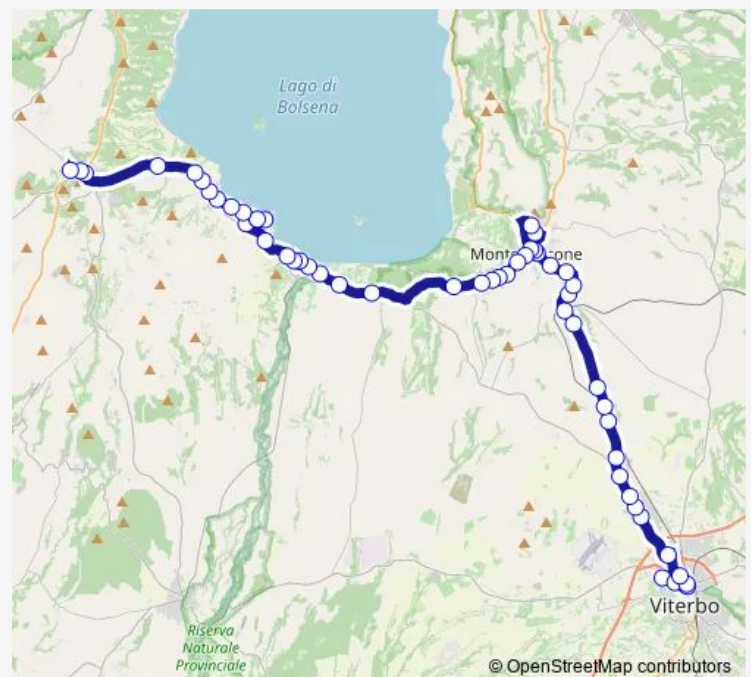

MONTEFIASCONE | Cimitero # f701

Montefiascone | Via Cassia Via Contadini # f597

Route schedule

VITERBO | Riello # f641 — Valentano | Via Marconi Via Roma # f392

Monday	—
Tuesday	14:20
Wednesday	—
Thursday	—
Friday	—
Saturday	—
Sunday	—

Route info

Direction: VITERBO | Riello # f641

Stops: 54

Trip Duration: 1 hour 0 min

Viterbo - Valentano # Va946d

Montefiascone | Via Orvietana Via Cassia # f599

Montefiascone | Via Santa Maria Grazie # f600