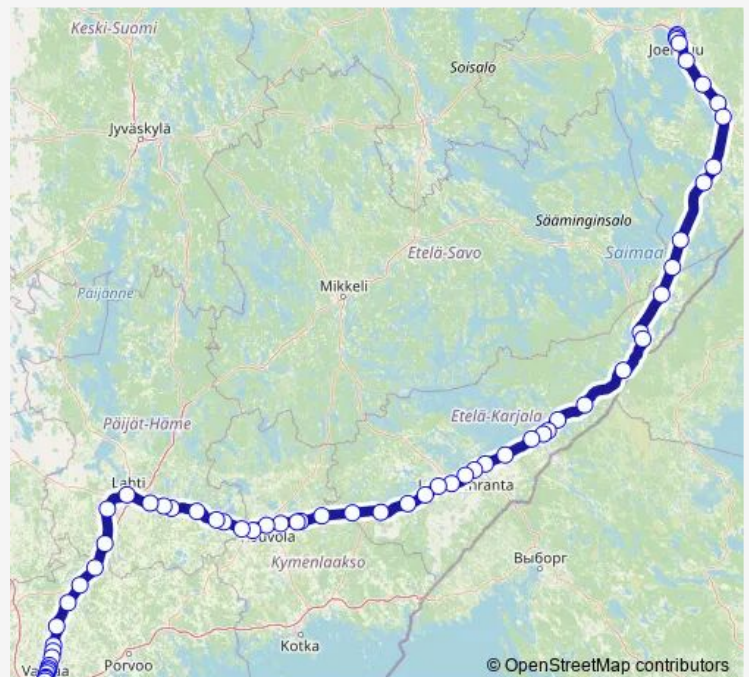

Long Distance Trains IC 6 Joensuu - Helsinki

[Go to website](#)

Direction

Joensuu — Helsinki

69 stops

[Open route schedule](#)

Joensuu

Joensuu Peltola

Joensuu Sulkulahti

Joensuu Koppola

Niittylahti

Hammaslahti

Tikkala

Säkäniemi

Kitee

Puhos

Kesälahti

Poiksilta

Saari

Parikkala

Kirjola

Simpele

Rautjärvi

Immola

Imatra tavara

Imatra

Rauha

Route schedule

Joensuu — Helsinki

Monday 09:00

Tuesday 09:00

Wednesday 09:00

Thursday 09:00

Friday 09:00

Saturday 09:00

Sunday 09:00

Route info

Direction: Joensuu

Stops: 69

Trip Duration: 4 hour 40 min

■ IC 6 — Joensuu - Helsinki

BusMaps