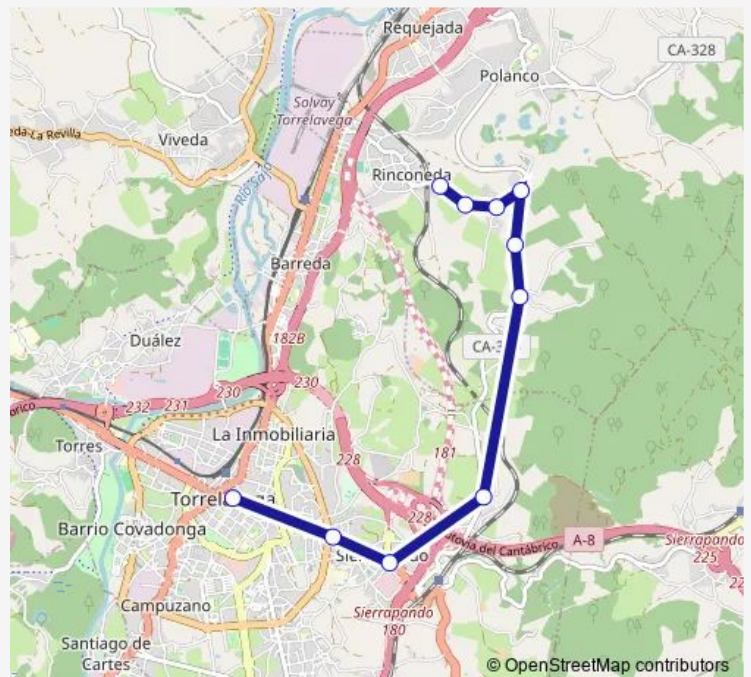

Route schedule

El Puente (Posadillo) — c/Julian Ceballos 12 (Torrelavega)

Monday 09:45-11:45

Tuesday 09:45-11:45

Wednesday 09:45-11:45

Thursday 09:45-11:45

Friday 09:45-11:45

Saturday —

Sunday —

Route info

Direction: El Puente (Posadillo)

Stops: 10

Trip Duration: 0 hour 15 min

■ Posadillo-Dualez

BusMaps

Direction

c/Julian Ceballos 12 (Torrelavega) — El Puente (Posadillo)

10 stops

[Open route schedule](#)

c/Julian Ceballos 12 (Torrelavega)

Avda Bilbao 49 (Torrelavega)

C.C. Carrefour (Torrelavega)

ca 300 Sierrapando (Sierrapando)

Monday 09:30-11:30

Tuesday 09:30-11:30

Wednesday 09:30-11:30

Thursday 09:30-11:30

Friday 09:30-11:30

Saturday —

Sunday —

Route info