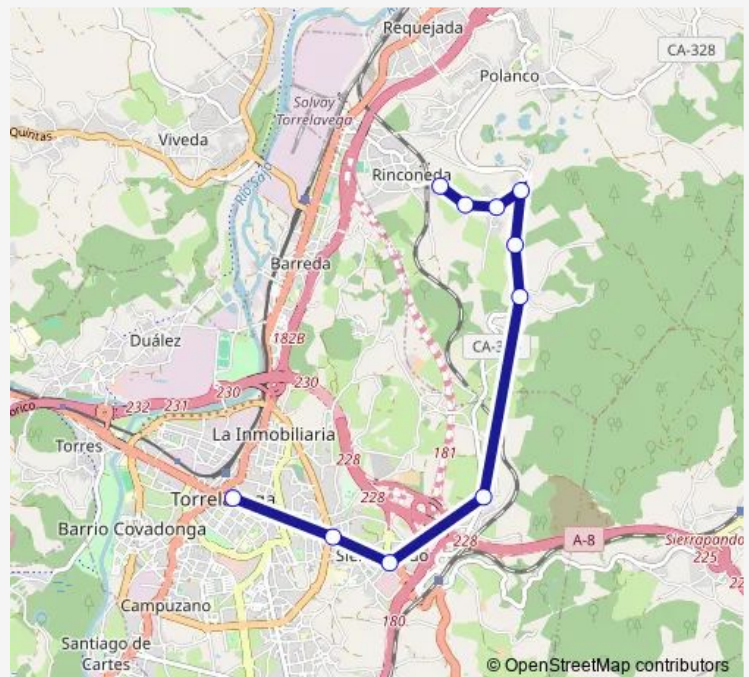

### Route schedule

El Puente (Posadillo) — c/Julian Ceballos 12 (Torrelavega)

Monday 09:45-11:45

Tuesday 09:45-11:45

Wednesday 09:45-11:45

Thursday 09:45-11:45

Friday 09:45-11:45

Saturday —

### Route info

Direction: El Puente (Posadillo)

Stops: 10

Trip Duration: 0 hour 15 min

■ Posadillo-Dualez

BusMaps

**Direction**

c/Julian Ceballos 12 (Torrelavega) — El Puente (Posadillo)

Wednesday 09:30-11:30

Thursday 09:30-11:30

Friday 09:30-11:30

Saturday —

Sunday —

**Route info**

Direction: c/Julian Ceballos 12 (Torrelavega)

Stops: 10