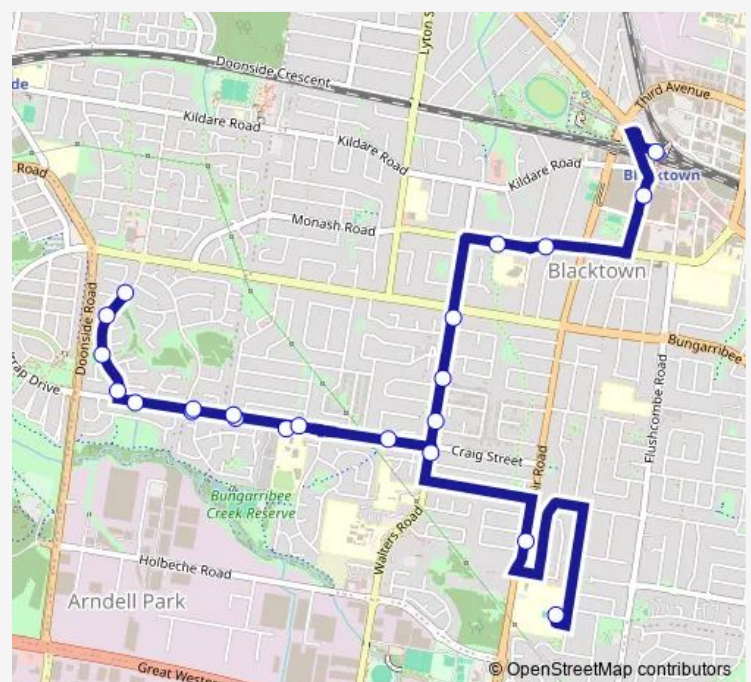

Douglas Rd At Starr Pl

Walters Rd After Craig St

### Route schedule

Blacktown Interchange — St Michael's Primary School, Orwell St

Monday 08:27

Tuesday 08:27

Wednesday 08:27

Thursday 08:27

Friday 08:27

Saturday —

### Route info

Direction: Blacktown Interchange

Stops: 22

Trip Duration: 0 hour 28 min

Reservoir Rd Opp Apex St

St Michael's Primary School, Orwell St

6055 School Bus time schedules and route maps are available in an offline PDF at [busmaps.com](https://busmaps.com). Use the [busmaps.com](https://busmaps.com) website to see live bus times, train schedule or subway schedule, and step-by-step directions for all public transit in Parramatta