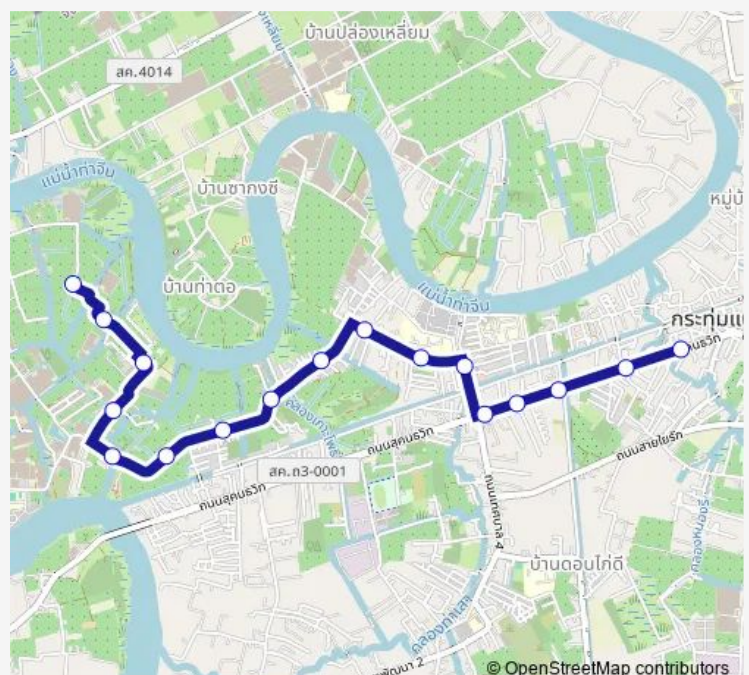

จุดขึ้นลง;visual stop

จุดขึ้นลง;visual stop

จุดขึ้นลง;visual stop

จุดขึ้นลง;visual stop

จุดขึ้นลง;visual stop

จุดขึ้นลง;visual stop

จุดขึ้นลง;visual stop

จุดขึ้นลง;visual stop

Route schedule

จุดขึ้นลง;visual stop — จุดขึ้นลง;visual stop

Monday	00:00
Tuesday	00:00
Wednesday	00:00
Thursday	00:00
Friday	00:00
Saturday	00:00
Sunday	00:00

Route info

Direction: จุดขึ้นลง;visual stop

Stops: 17

Trip Duration: 0 hour 56 min

6055 Bus time schedules and route maps are available in an offline PDF at busmaps.com. Use the busmaps.com website to see live bus times, train schedule or subway schedule, and step-by-step directions for all public transit in Krathum Baen