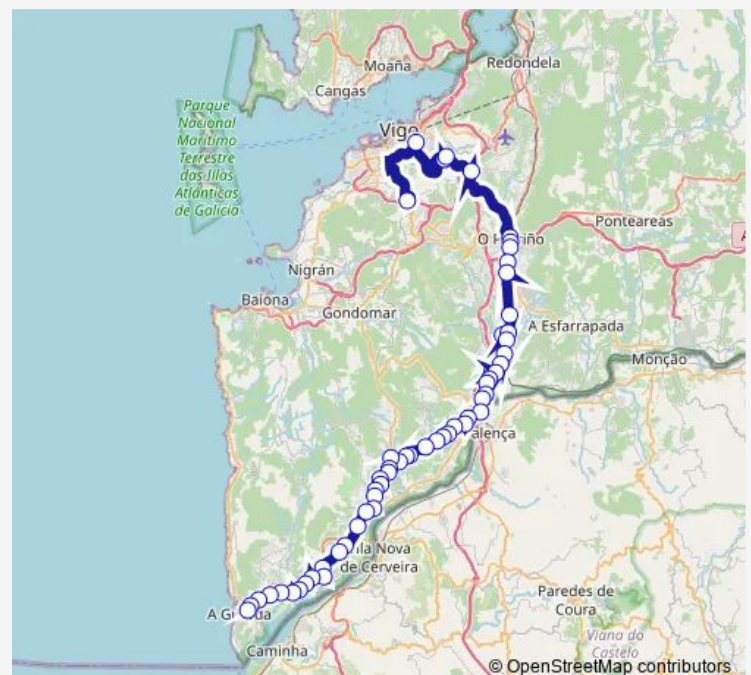

### Route schedule

Hospital Álvaro Cunqueiro — A Guarda

Monday 09:15

Tuesday 09:15

Wednesday 09:15

Thursday —

Friday 09:15

Saturday —

### Route info

Direction: Hospital Álvaro Cunqueiro

Stops: 55

Trip Duration: 1 hour 51 min

XG883007 — A Guarda-Tabagon-Goian-Tomiño-Tabor-da-Tui-Porriño-Hospital A.Cunqueiro

Capon

Anta

Areas