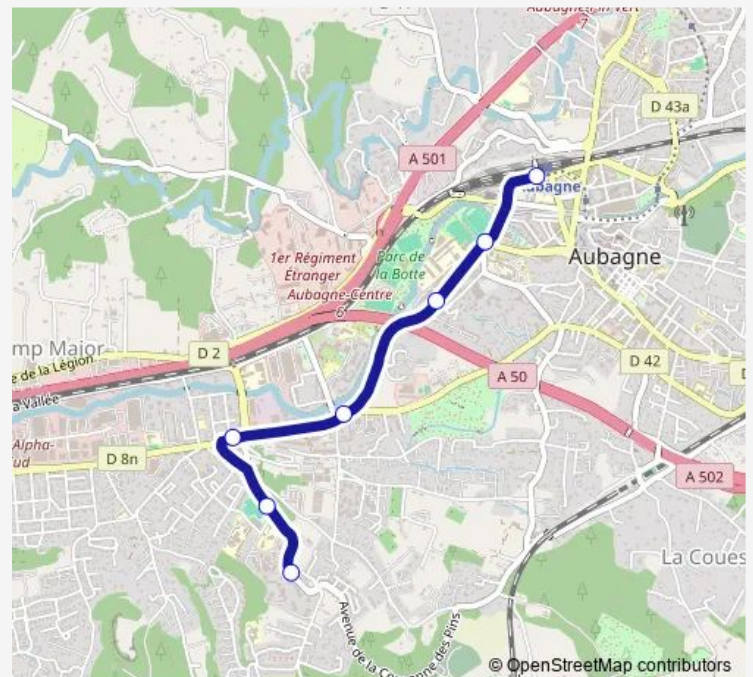

Tram T Le Charrel <> Gare

[Go to website](#)

Direction

Gare — Le Charrel

7 stops

[Open route schedule](#)

Gare

Marthin Luther King

Tuesday 05:39-20:50

Wednesday 05:39-20:50

Thursday 05:39-20:50

Friday 05:39-20:50

Saturday 05:39-20:50

Sunday —

Route info

Direction: Gare

Stops: 7

Trip Duration: 0 hour 9 min

T — Le Charrel <> Gare

Direction

Le Charrel — Gare

7 stops

[Open route schedule](#)

Le Charrel

Château Blanc

Piscine Alain Bernard / Oasis du Charrel

La Tourtelle

Ravel Decroix

Marthin Luther King

Gare

Route schedule

Le Charrel — Gare