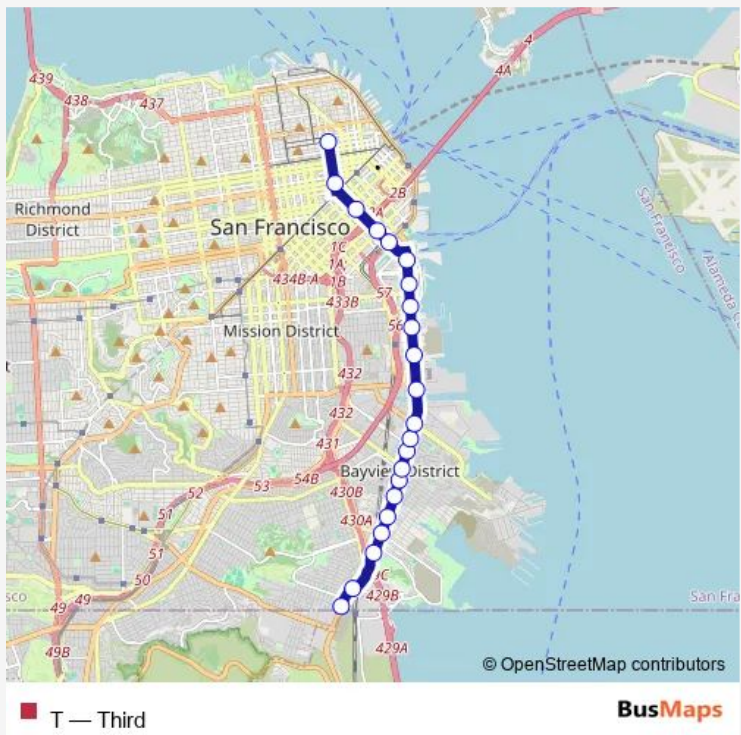

Tram T Third

[Go to website](#)

Direction
 Chinatown - Rose Pak Station — Bayshore Blvd & Sunnydale Ave

22 stops

[Open route schedule](#)

- Chinatown - Rose Pak Station
- Union Square/Market St Station Southbound
- Yerba Buena/Moscone Station Southbound
- 4th & Brannan Southbound
- 4th St & King St
- Third Street & Mission Rock St
- Ucsf / Chase Center (16th Street)
- Ucsf Medical Center (Mariposa)
- Third Street & 20th St
- Third Street & 23rd St
- Third Street & Marin St
- Third Street & Evans Ave
- Third Street/Hudson/Innes
- Third Street/Kirkwood/La Salle
- Third Street/Oakdale/Palou
- Third Street/Revere/Shafter
- Third Street & Williams Ave
- Third Street & Carroll Ave
- Third Street/Gilman/Paul
- Third Street & Le Conte Ave
- Bayshore Blvd & Blanken Ave

Route schedule
 Chinatown - Rose Pak Station — Bayshore Blvd & Sunnydale Ave

Monday	05:05-23:51
Tuesday	05:05-23:51
Wednesday	05:05-23:51
Thursday	05:05-23:51
Friday	05:05-23:51
Saturday	06:58-00:18 ⁺¹
Sunday	06:58-00:18 ⁺¹

Route info

Direction: Chinatown - Rose Pak Station

Stops: 22

Trip Duration: 0 hour 48 min

Bayshore Blvd & Sunnydale Ave

Direction

Bayshore Blvd & Sunnydale Ave — Chinatown - Rose Pak Station

22 stops

[Open route schedule](#)

Bayshore Blvd & Sunnydale Ave

Bayshore Blvd & Areta Ave

Third Street & Le Conte Ave

Third Street/Gilman/Paul

Third Street & Carroll Ave

Third Street & Williams Ave

Third Street/Revere/Shafter