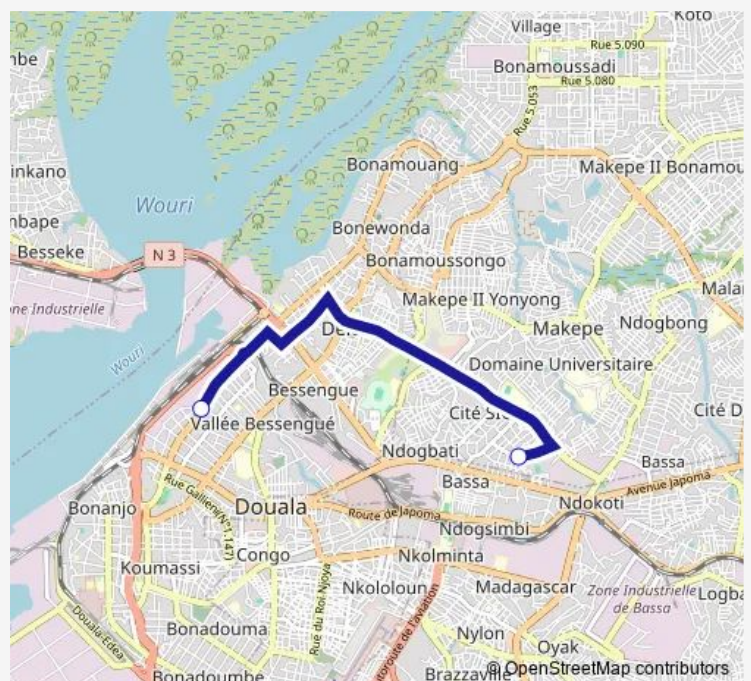

## Communal Taxi Service Nouvelle Route Cite to Immeuble Socar

[Go to website](#)

### Direction

Bandon Michel Bilingue — Immeuble Tecno Akwa

2 stops

[Open route schedule](#)

Bandon Michel Bilingue

Immeuble Tecno Akwa

### Route schedule

Bandon Michel Bilingue — Immeuble Tecno Akwa

Monday	07:03
Tuesday	07:03
Wednesday	07:03
Thursday	07:03
Friday	07:03
Saturday	07:03
Sunday	07:03

### Route info

Direction: Bandon Michel Bilingue

Stops: 2

Trip Duration: 0 hour 50 min

Nouvelle Route Cite to Immeuble Socar

Communal Taxi Service time schedules and route maps are available in an offline PDF at [busmaps.com](https://busmaps.com). Use the [busmaps.com](https://busmaps.com) website to see live bus times, train schedule or subway schedule, and step-by-step directions for all public transit in Douala