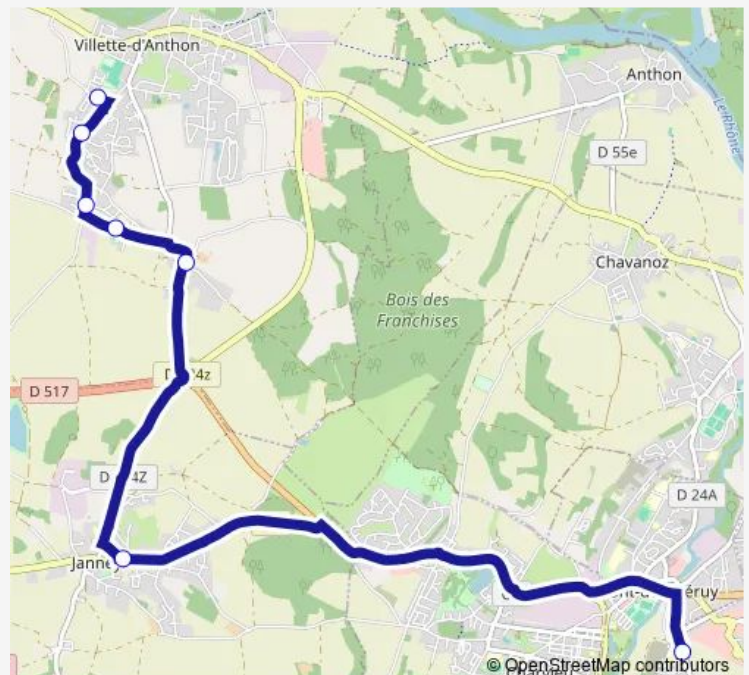

Friday 16:15-17:05

Saturday —

Sunday —

**Route info**

Direction: College PH. Cousteau

Stops: 6

Trip Duration: 0 hour 25 min

TIJ01 — Villette D'Anthon-Tignieu Jameyzieu

## Direction

Z.I. — College PH. Cousteau

7 stops

[Open route schedule](#)

Z.I.

Sous L'Eglise

RUE DES Perdrix

Mons Village

## Route info

Direction: Z.I.

Stops: 7

Trip Duration: 0 hour 26 min