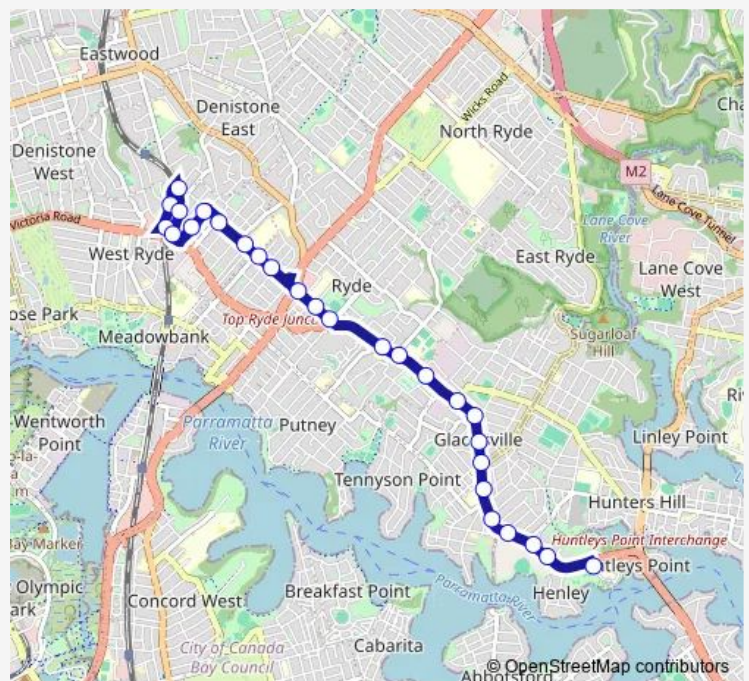

School Bus 785w West Ryde Station to Riverside Girls High

[Go to website](#)

Direction

West Ryde Station, Stand B — Riverside Girls High School, Huntleys Point Rd, Stand 1

27 stops

[Open route schedule](#)

Holy Cross College, Victoria Rd

Victoria Rd Opp Weaver St

Victoria Rd At Monash Rd

Victoria Rd At Westminster Rd

Victoria Rd Opp Gerard St

Gladeshill Presbyterian Church, Victoria Rd

Route schedule

West Ryde Station, Stand B — Riverside Girls High School, Huntleys Point Rd, Stand 1

Monday	08:31
Tuesday	08:31
Wednesday	08:31
Thursday	08:31
Friday	08:31
Saturday	—
Sunday	—

Route info

Direction: West Ryde Station, Stand B

Stops: 27

Trip Duration: 0 hour 24 min

785w — West Ryde Station to Riverside Girls High

Victoria Rd Before Cowell St

Victoria Rd After Batemans Rd

Victoria Rd Opp Gladesville Hospital

Victoria Rd At Salter St

Victoria Rd After Salter St

Riverside Girls High School, Huntleys Point Rd, Stand 1

785w School Bus time schedules and route maps are available in an offline PDF at busmaps.com. Use the busmaps.com website to see live bus times, train schedule or subway schedule, and step-by-step directions for all public transit in Sydney