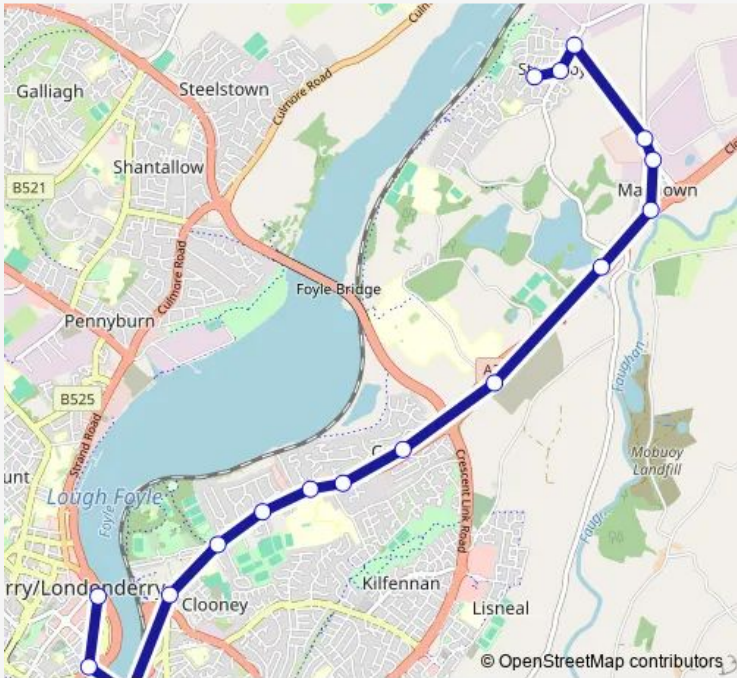

Bus 145c Foyle Street Buscentre - Strathfoyle

[Go to website](#)

Direction
 Peace Park — Clonmeen Drive
 17 stops
[Open route schedule](#)

- Peace Park
- John Street
- Waterside House
- May Street
- St Columb's Park
- Cricket Club
- Clooney Base
- Bayview House
- Bridgewater
- Rosses Gate
- Enagh Lough
- Enagh Crescent
- Maydown Road
- Maydown Industrial Estate
- Moymore Place
- Strathfoyle Village Centre
- Clonmeen Drive

Route schedule
 Peace Park — Clonmeen Drive

Monday	06:55-15:40
Tuesday	06:55-15:40
Wednesday	06:55-15:40
Thursday	06:55-15:40
Friday	06:55-15:40
Saturday	07:50-16:10
Sunday	—

Route info
 Direction: Peace Park
 Stops: 17
 Trip Duration: 0 hour 18 min

145c — Foyle Street Buscentre - Strathfoyle **BusMaps**

145c Bus time schedules and route maps are available in an offline PDF at busmaps.com. Use the busmaps.com website to see live bus times, train schedule or subway schedule, and step-by-step directions for all public transit in Derry