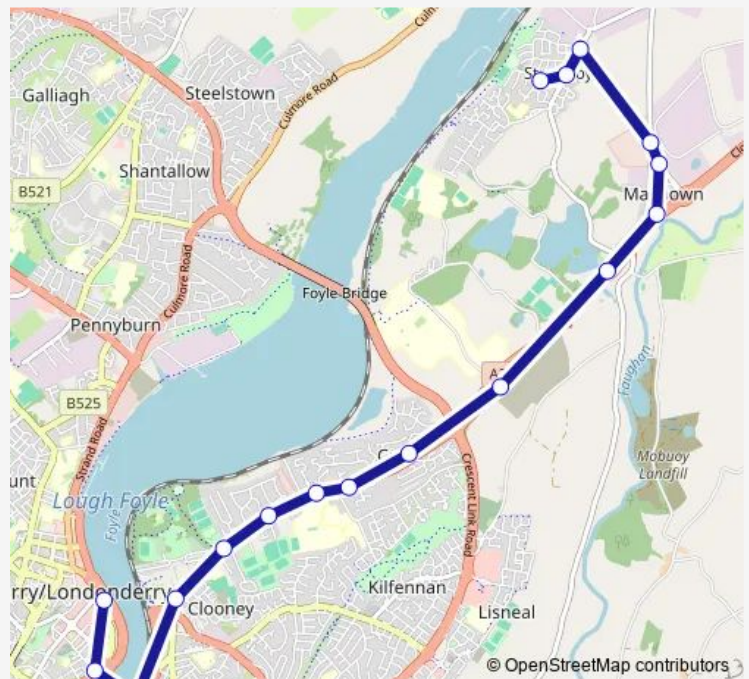

Direction

Peace Park — Clonmeen Drive

17 stops

[Open route schedule](#)

- Peace Park
- John Street
- Waterside House
- May Street
- St Columb's Park
- Cricket Club
- Clooney Base
- Bayview House
- Bridgewater
- Rosses Gate
- Enagh Lough
- Enagh Crescent
- Maydown Road
- Maydown Industrial Estate
- Moymore Place
- Strathfoyle Village Centre
- Clonmeen Drive

Route schedule

Peace Park — Clonmeen Drive

Monday	06:55-15:40
Tuesday	06:55-15:40
Wednesday	06:55-15:40
Thursday	06:55-15:40
Friday	06:55-15:40
Saturday	07:50-16:10
Sunday	—

Route info

Direction: Peace Park

Stops: 17

Trip Duration: 0 hour 18 min

145c — Foyle Street Buscentre - Strathfoyle

145c Bus time schedules and route maps are available in an offline PDF at busmaps.com. Use the busmaps.com website to see live bus times, train schedule or subway schedule, and step-by-step directions for all public transit in Derry