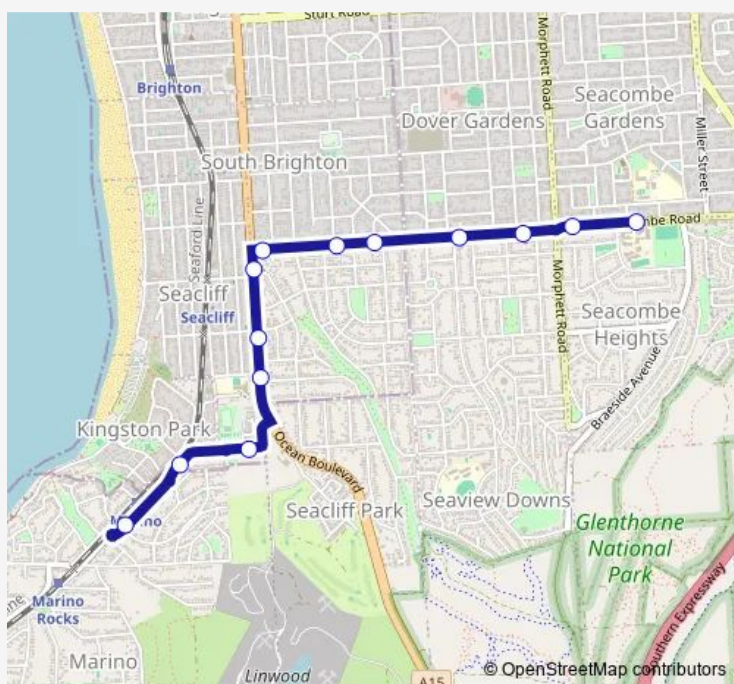

**Bus 984 Seaview High School to Marino**

[Go to website](#)

**Direction**

Zone A Seaview High School — Stop 46 Newland Ave - West side

13 stops

[Open route schedule](#)

Zone A Seaview High School

Stop 34 Seacombe Rd - South side

Stop 35 Seacombe Rd - South side

Stop 36 Seacombe Rd - South side

Stop 37 Seacombe Rd - South side

Stop 38 Seacombe Rd - South side

Stop 39B Seacombe Rd - South side

Stop 40 Brighton Rd - East side

Stop 41 Brighton Rd - East side

Stop 42 Brighton Rd - East side

Stop 43A Scholefield Rd - South side

Stop 44 Sherlock Rd - South East side

Stop 46 Newland Ave - West side

**Route schedule**

Zone A Seaview High School — Stop 46 Newland Ave - West side

Monday	14:42
Tuesday	15:22
Wednesday	15:22
Thursday	15:22
Friday	15:22
Saturday	—
Sunday	—

**Route info**

Direction: Zone A Seaview High School

Stops: 13

Trip Duration: 0 hour 9 min

984 — Seaview High School to Marino