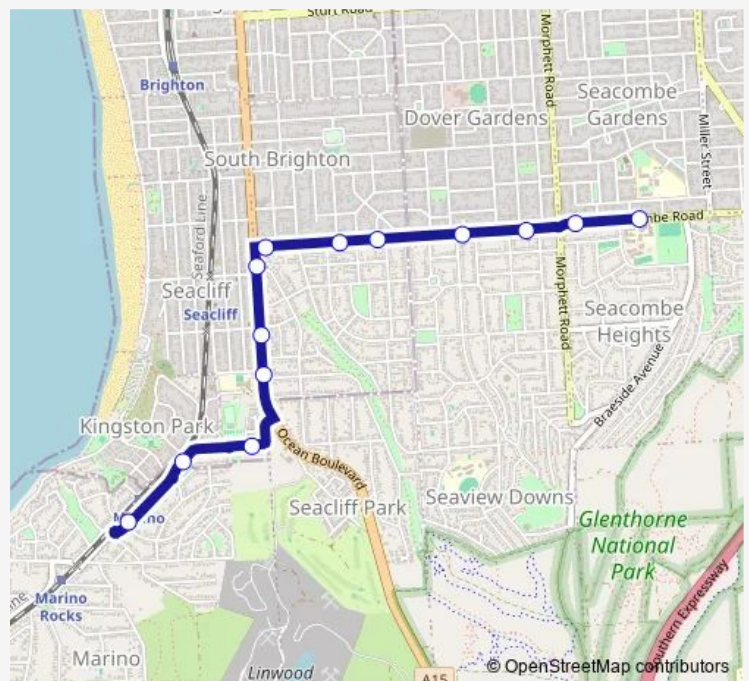

Bus 984 Seaview High School to Marino

[Go to website](#)

Direction

Zone A Seaview High School — Stop 46 Newland Ave - West side

13 stops

[Open route schedule](#)

Zone A Seaview High School

Stop 34 Seacombe Rd - South side

Stop 35 Seacombe Rd - South side

Stop 36 Seacombe Rd - South side

Stop 37 Seacombe Rd - South side

Stop 38 Seacombe Rd - South side

Stop 39B Seacombe Rd - South side

Stop 40 Brighton Rd - East side

Stop 41 Brighton Rd - East side

Stop 42 Brighton Rd - East side

Stop 43A Scholefield Rd - South side

Stop 44 Sherlock Rd - South East side

Stop 46 Newland Ave - West side

Route schedule

Zone A Seaview High School — Stop 46 Newland Ave - West side

Monday	14:42
Tuesday	15:22
Wednesday	15:22
Thursday	15:22
Friday	15:22
Saturday	—
Sunday	—

Route info

Direction: Zone A Seaview High School

Stops: 13

Trip Duration: 0 hour 9 min

984 — Seaview High School to Marino