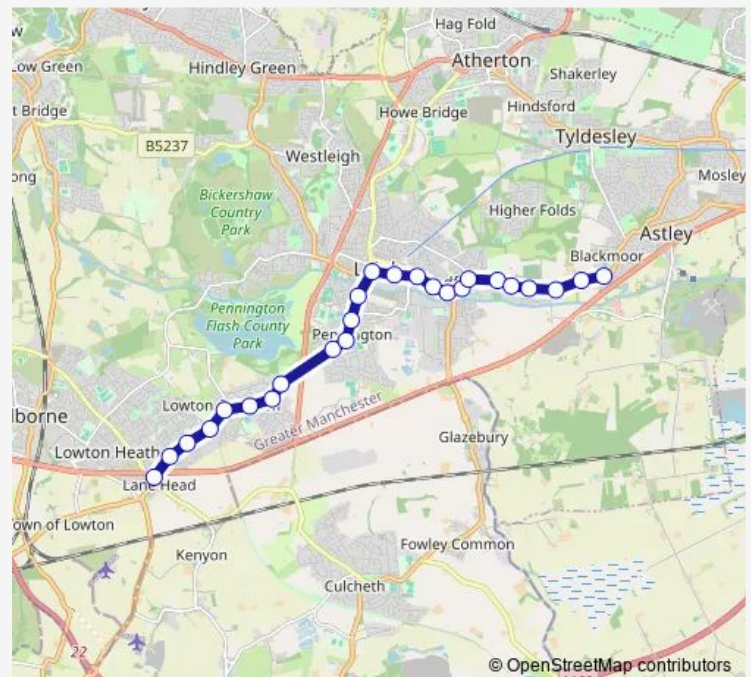

Winmarleigh Gardens

Buck Street

Leigh Bus Station

Derby Street

Brewery Lane

Rothay Street

Butts Bridge

Sandersons Croft

Thursday 07:38

Friday 07:38

Saturday —

Sunday —

Route info

Direction: Mather Avenue

Stops: 25

Trip Duration: 0 hour 34 min

Friday 15:02

Saturday —

Sunday —

Route info

Direction: St Mary's RC High School

Stops: 26

Trip Duration: 0 hour 37 min

Mather Avenue