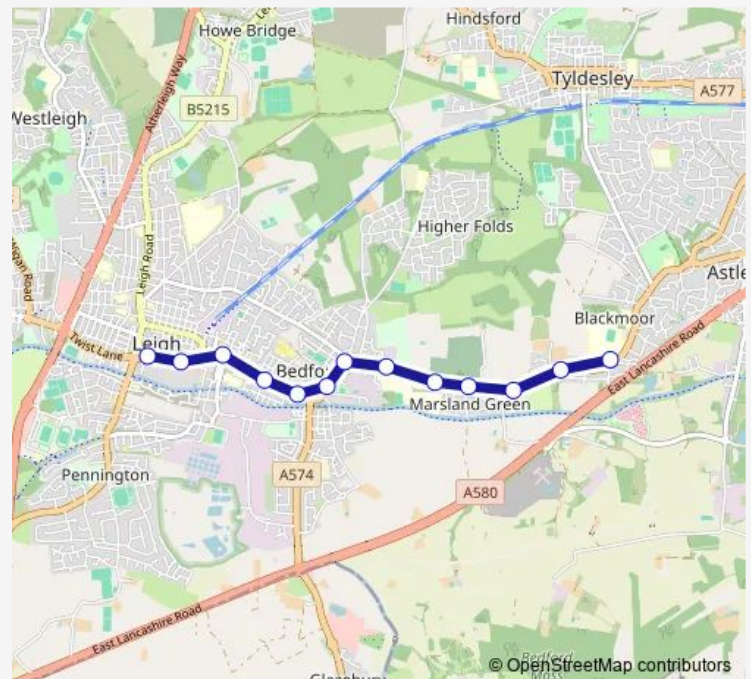

Brewery Lane

Derby Street

Leigh Bus Station

Route schedule

St Mary's RC High School — Leigh Bus Station

Monday 15:02

Tuesday 15:02

Wednesday 15:02

Thursday 15:02

Friday 15:02

Saturday —

Sunday —

Route info

Direction: St Mary's RC High School

Stops: 13

Trip Duration: 0 hour 20 min

■ 984 — St Marys Rchs - Leigh

Direction

Leigh Bus Station — St Mary's RC High School

13 stops

[Open route schedule](#)

Leigh Bus Station

Derby Street

Brewery Lane