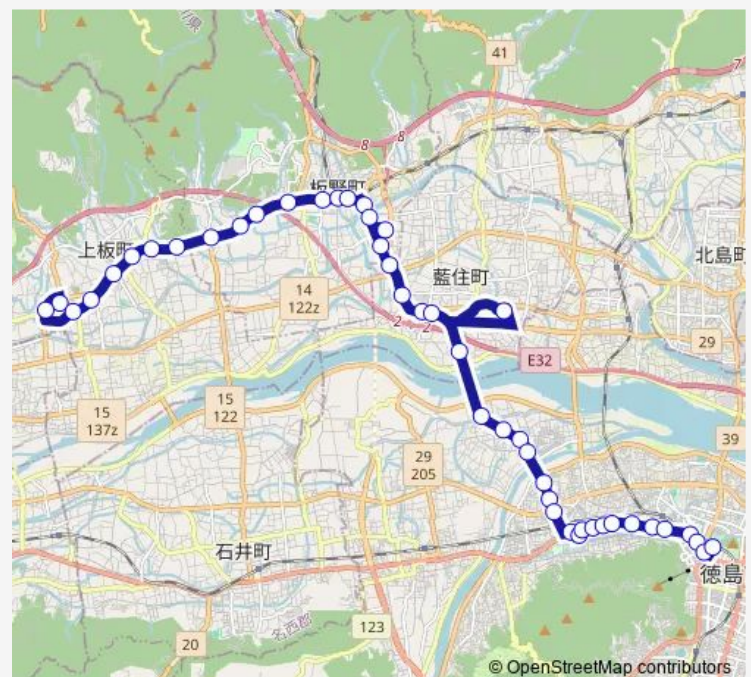

Bus 48 鍛冶屋原線

[Go to website](#)

Direction

徳島駅前 — 鍛冶屋原車庫

45 stops

[Open route schedule](#)

徳島駅前

元町

南出来島

佐古一番町

佐古三番町

佐古五番町

佐古六番町

佐古七番町

佐古八番町

県立中央病院・徳島大学病院前

総合メディカルゾーン

庄町一丁目

南島田

中島田

虹の橋病院前

北島田

不動橋北

不動支所前

不動西

不動北

名田橋北

Route schedule

徳島駅前 — 鍛冶屋原車庫

Monday 07:45-19:45

Tuesday 07:45-19:45

Wednesday 07:45-19:45

Thursday 07:45-19:45

Friday 07:45-19:45

Saturday 17:15-19:10

Sunday 17:15-19:10

Route info

Direction: 徳島駅前

Stops: 45

Trip Duration: 1 hour 6 min

48 鍛冶屋原線

BusMaps