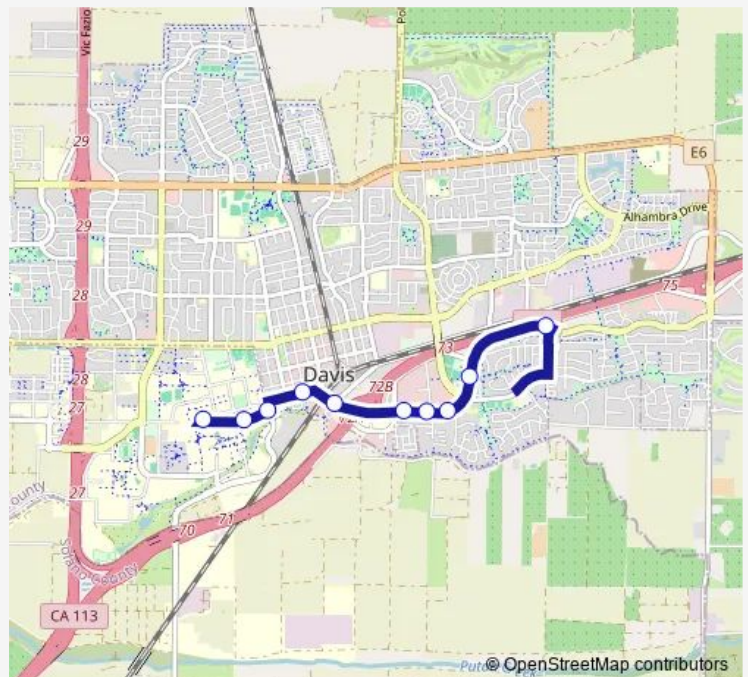

Lillard & Arnold (Eb)

Cowell Blvd & Drummond Avenue (Wb)

Route schedule

Silo Terminal & Haring Hall (Wb) — Cowell Blvd & Drummond Avenue (Wb)

Monday	06:55-23:10
Tuesday	06:55-23:10
Wednesday	06:55-23:10
Thursday	06:55-23:10
Friday	06:55-23:10
Saturday	—
Sunday	—

Route info

Direction: Silo Terminal & Haring Hall (Wb)

Stops: 12

Trip Duration: 0 hour 11 min

W — Cowell/Lillard/Drummond

Direction

Cowell Blvd & Drummond Avenue (Wb) — Silo Terminal & Haring Hall (Wb)

10 stops

[Open route schedule](#)

Cowell Blvd & Drummond Avenue (Wb)

Cowell Blvd & Halsey Circle (Wb)

Cowell Blvd & Valdora Street/Safeway (Wb)

Cowell Blvd & Drew Ave/Kaiser (Wb)

Cowell Blvd & Research Park Drive (Wb)

Monday 06:56-22:46

Tuesday 06:56-22:46

Wednesday 06:56-22:46

Thursday 06:56-22:46

Friday 06:56-22:46

Saturday —

Sunday —

Route info