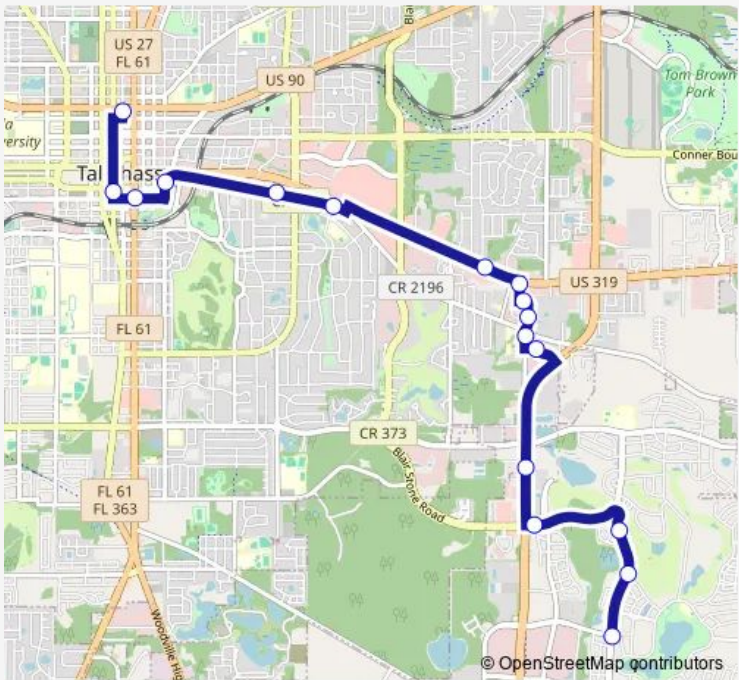

Bus W Southwood

[Go to website](#)

Direction
 Four Oaks Blvd Merchants Row — Plaza Gate 24
 17 stops
[Open route schedule](#)

- Four Oaks Blvd Merchants Row
- Four Oaks Blvd Baringer Hill Nb
- Four Oaks Blvd Blairstone RD Nb
- Blairstone RD SE Capital CIR Wb
- Capital Circle SE AT Orange AVE Nb
- Centerview DR Wb
- Midyette RD AT OLD ST Augustine Nb
- Executive Center CR AT Seagate Dr
- E Executive Center CIR Executive CE Dr
- Executive CTR AT Apalachee Pkwy Nb
- Apalachee Pkwy AT Richardson RD Wb
- E Lafayette ST W Indianhead DR Wb
- Lafayette ST AT Magnolia DR WB (Far)
- S Meridian ST AT E Madison St
- Gaines AT South Monroe Wb
- S Duval ST W Madison Parking Garage
- Plaza Gate 24

Route schedule
 Four Oaks Blvd Merchants Row — Plaza Gate 24

Monday	07:03-18:23
Tuesday	07:03-18:23
Wednesday	07:03-18:23
Thursday	07:03-18:23
Friday	07:03-18:23
Saturday	—
Sunday	—

Route info
 Direction: Four Oaks Blvd Merchants Row
 Stops: 17
 Trip Duration: 0 hour 37 min

Direction

Shumard Oaks AND Merchants Wb — Plaza Gate 24

20 stops

[Open route schedule](#)

Shumard Oaks AND Merchants Wb

Esplanade WAY Merchants ROW Sb

4070 Esplanade Sb

Shumard Oaks AT Four Oaks Eb

Monday 15:40

Tuesday 15:40

Wednesday 15:40

Thursday 15:40

Friday 15:40

Saturday —

Sunday —

Route info