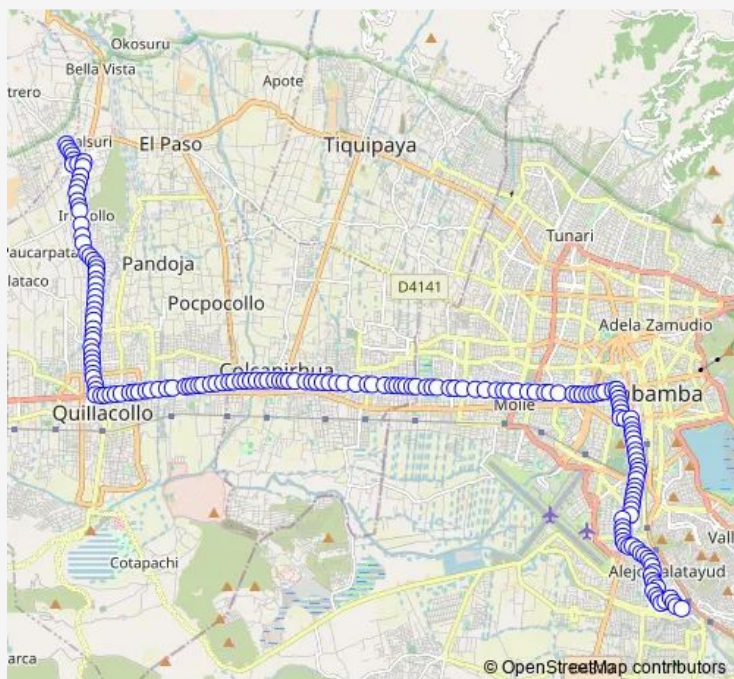

### Route schedule

innominada — Calle Río Beni

Monday 06:00-23:00

Tuesday 06:00-23:00

Wednesday 06:00-23:00

Thursday 06:00-23:00

Friday 06:00-23:00

Saturday 06:00-23:00

### Route info

Direction: innominada

Stops: 179

Trip Duration: 0 hour 33 min

■ W — Microbus W: Villa Marquina → Calle Poopó

Avenida Santa Cruz

Avenida Santa Cruz

Avenida Santa Cruz