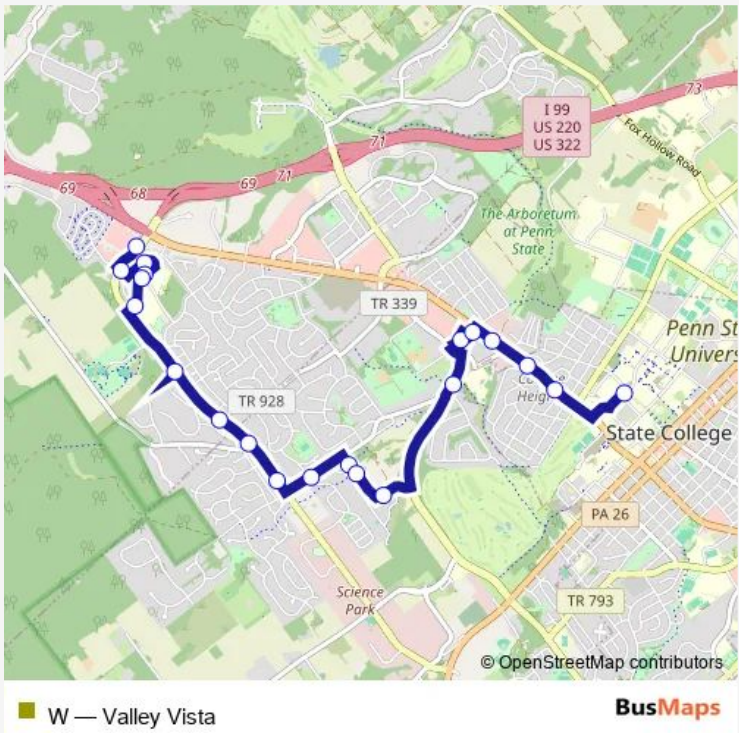

**Bus W Valley Vista**

[Go to website](#)

**Direction**  
 Pattee Transit Center Eastbound — Valley Vista Drive at Lowes Center  
 30 stops  
[Open route schedule](#)

- Pattee Transit Center Eastbound
- Curtin Rd at Pavilion Theatre
- Bigler Rd at Computer Building
- Pollock Rd at Millennium Science Com
- Shortlidge Rd at White Building
- E College Ave at Atherton Hall
- E. College Ave at S. Allen Street
- N Atherton St at Walker Building
- N Atherton St at Hillcrest Ave
- 1101 N. Atherton St (Cvs)
- Blue Course Dr at Bb&T Bank
- Northland Center Outbound
- Blue Course Dr at Blue Course Commons
- Havershire Blvd. across from The Heights
- Havershire Blvd. at Northwick (Outbound)
- Havershire Blvd. at Rushcliff (Outbound)
- Circleville Rd at Farmstead Ln Outbound
- Valley Vista Dr at Oak Hill Apts Oubound
- Valley Vista Dr at Bachman Lane Outbound
- Valley Vista at Devonshire Outbound
- Valley Vista Dr at Oakley Dr Inbound

**Route schedule**  
 Pattee Transit Center Eastbound — Valley Vista Drive at Lowes Center

Monday	06:19-21:39
Tuesday	06:19-21:39
Wednesday	06:19-21:39
Thursday	06:19-21:39
Friday	06:19-21:39
Saturday	08:19-21:39
Sunday	—

**Route info**  
 Direction: Pattee Transit Center Eastbound  
 Stops: 30  
 Trip Duration: 0 hour 43 min

Ambleswood Way at Cedar Heights Church

Ambleswood Way at School Drive

Galen Drive at Haverford Circle

## Route info

Direction: Valley Vista Drive at Lowes Center

Stops: 21

Trip Duration: 0 hour 18 min

W Bus time schedules and route maps are available in an offline PDF at [busmaps.com](https://busmaps.com). Use the [busmaps.com](https://busmaps.com) website to see live bus times, train schedule or subway schedule, and step-by-step directions for all public transit in Bellefonte