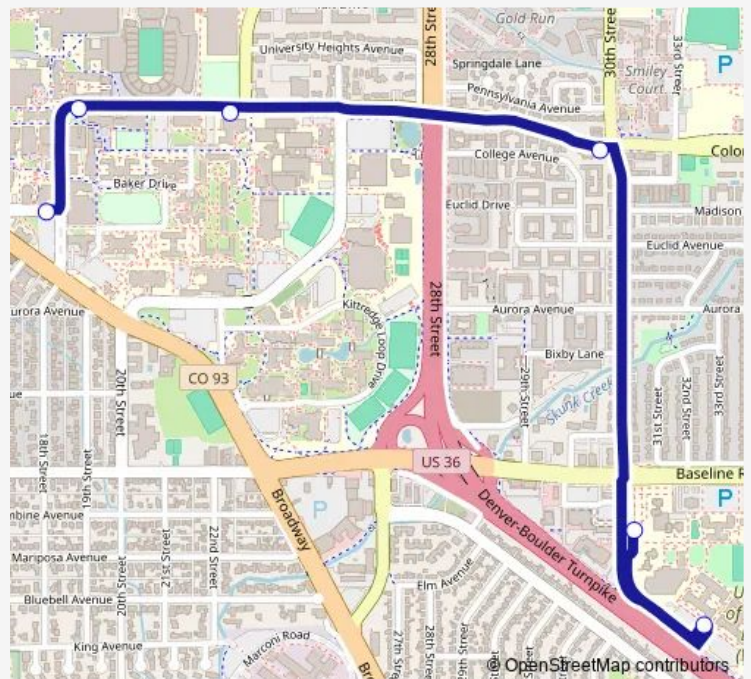

### Route info

Direction:

Stops: 0

Trip Duration: — min

W — Williams Village - Main Campus

**Direction**

Euclid Avenue and 18th Street — Williams Village

6 stops

[Open route schedule](#)

Euclid Avenue and 18th Street

Colorado Avenue and 18th Street

Colorado Avenue and Folsom Street

Colorado Avenue and 30th Street

Bear Creek

Williams Village

**Route schedule**

**Route info**

Direction: Euclid Avenue and 18th Street

Stops: 6

Trip Duration: 0 hour 11 min

**Direction**

Bear Creek — Euclid Avenue and 18th Street

6 stops

[Open route schedule](#)

Monday	15:10-23:06
Tuesday	15:10-23:06
Wednesday	15:10-23:06
Thursday	10:15-23:06
Friday	08:15-23:06
Saturday	09:58-22:30
Sunday	09:58-22:30

**Route info**

Direction: Bear Creek

Stops: 6

Trip Duration: 0 hour 11 min