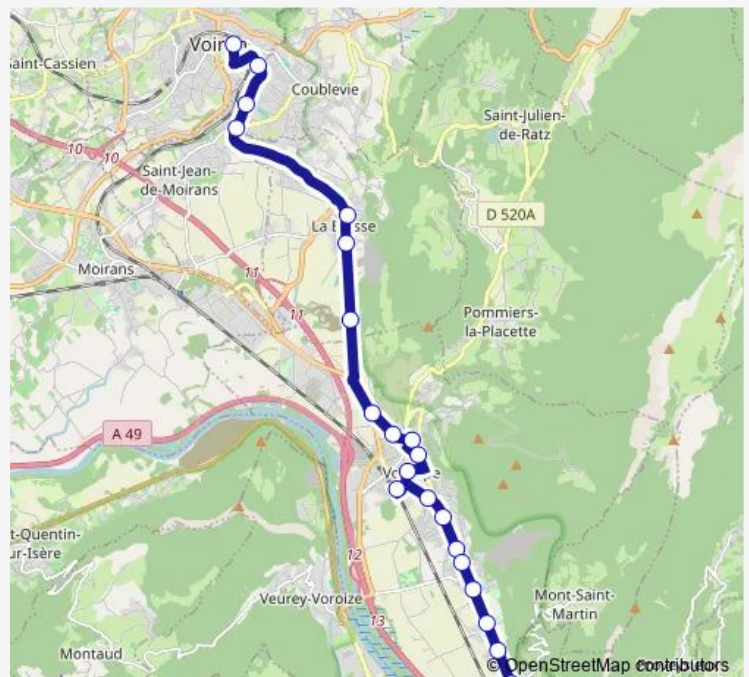

Fontanil-Cornillon, Croix DE Rochette

Route schedule

Voiron, Gare SUD 15 — Fontanil-Cornillon, Palluel

Monday 06:20-19:15

Tuesday 06:20-19:15

Wednesday 06:20-19:15

Thursday 06:20-19:15

Friday 06:20-19:15

Saturday 07:23-17:13

Sunday —

Route info

Direction: Voiron, Gare SUD 15

Stops: 22

Trip Duration: 0 hour 35 min

W — Voiron - LA Buisse - Voreppe - Fontanil

Direction

Fontanil-Cornillon, Palluel — Voiron, Gare SUD 15

22 stops

[Open route schedule](#)

Fontanil-Cornillon, Palluel

Fontanil-Cornillon, Croix DE Rochette

Voreppe, Logis Neuf

Voreppe, Bascule

Voreppe, Cafe Adrait

Saturday 08:07-17:51

Sunday —

Route info

Direction: Fontanil-Cornillon, Palluel

Stops: 22

Trip Duration: 0 hour 34 min

W Bus time schedules and route maps are available in an offline PDF at busmaps.com. Use the busmaps.com website to see live bus times, train schedule or subway schedule, and step-by-step directions for all public transit in Grenoble