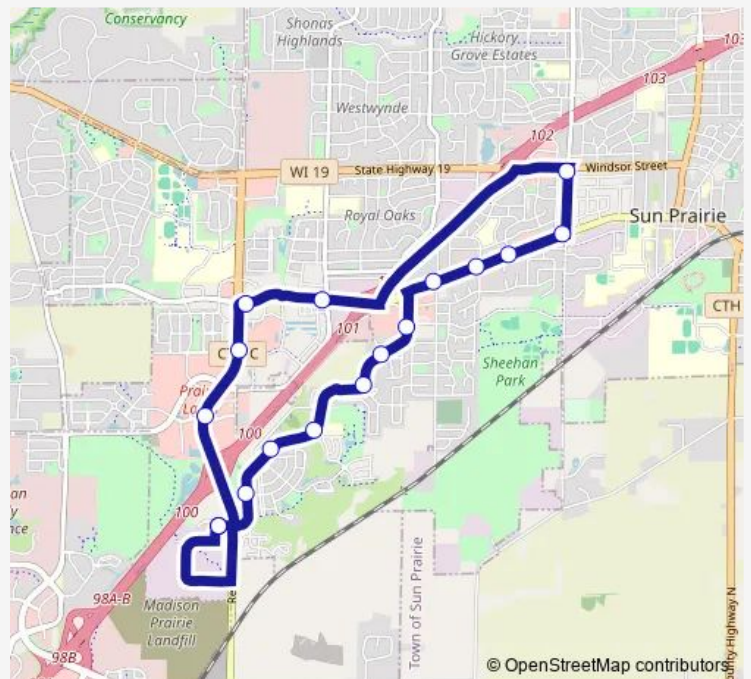

Bus W Route W

[Go to website](#)

Direction
Cremer at O'Keeffe — Cremer at O'Keeffe

17 stops

[Open route schedule](#)

- Cremer at O'Keeffe
- S Grand at Prairie Lakes
- S Grand at Blue Aster
- W Main at S Grand
- W Main at Thompson
- N Bird at Windsor
- W Main at N Bird
- W Main at Ruby
- W Main at N Walker
- W Main at Clarmar
- O'Keeffe at Linnerud
- O'Keeffe at Prairie
- O'Keeffe at Summerfield
- O'Keeffe at Brown Bear
- O'Keeffe at New Town
- O'Keeffe at Wild Iris
- Cremer at O'Keeffe

Route schedule
Cremer at O'Keeffe — Cremer at O'Keeffe

Monday	06:20-18:50
Tuesday	06:20-18:50
Wednesday	06:20-18:50
Thursday	06:20-18:50
Friday	06:20-18:50
Saturday	—
Sunday	—

Route info

Direction: Cremer at O'Keeffe

Stops: 17

Trip Duration: 0 hour 24 min