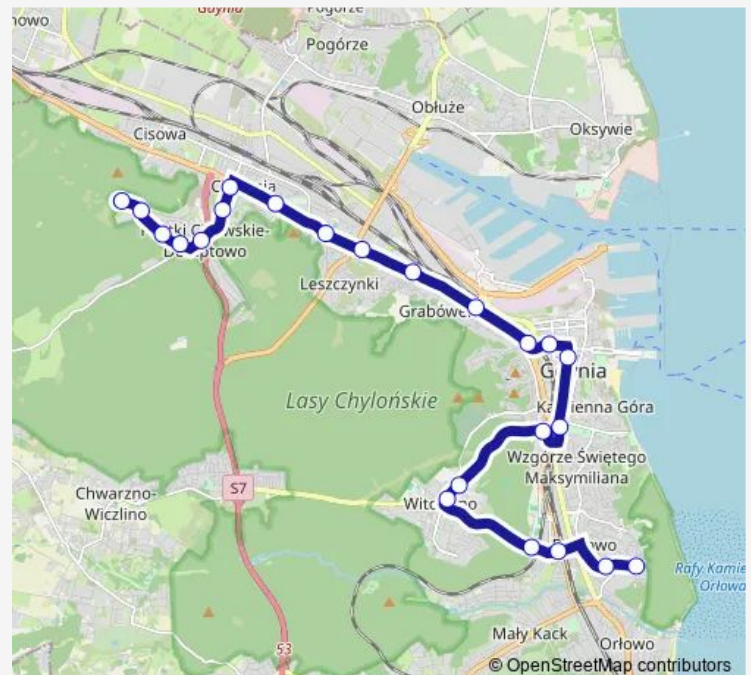

### Route schedule

Redłowo Szpital 02 — Pustki Cisowskie 02

Monday 04:57-19:20

Tuesday 04:57-19:20

Wednesday 04:57-19:20

Thursday 04:57-19:20

Friday 04:57-19:20

Saturday 06:30-18:42

### Route info

Direction: Redłowo Szpital 02

Stops: 23

Trip Duration: 0 hour 42 min

■ W — Pustki Cisowskie - Redłowo Szpital

BusMaps

Żurawia 02

Pustki Cisowskie 02