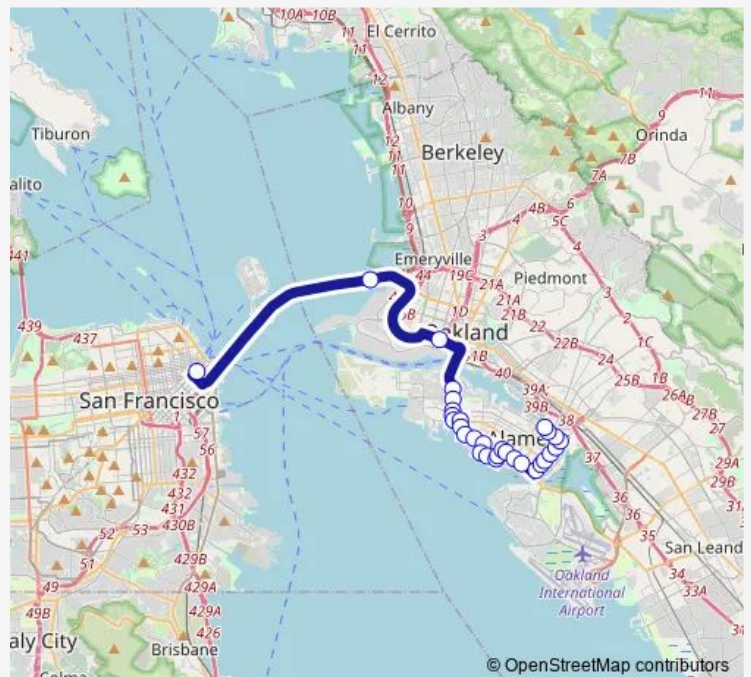

Grand St & Shoreline Dr

Otis Dr & Grand St

Otis Dr & Larchmont Isle

Route schedule

Blanding Av & Broadway — Salesforce Transit Center

Monday 06:25-07:45

Tuesday 06:25-07:45

Wednesday 06:25-07:45

Thursday 06:25-07:45

Friday 06:25-07:45

Saturday —

Sunday —

Route info

Direction: Blanding Av & Broadway

Stops: 31

Trip Duration: 0 hour 59 min

Webster St & Willie Stargell Av

7th St & Alice St

Salesforce Transit Center

## Direction

Salesforce Transit Center Bay 24 — Blanding Av & Broadway

30 stops

[Open route schedule](#)

Salesforce Transit Center Bay 24

I-80 Fwy & Toll Plaza (East Bound)

5th St & Market St

Webster St & Willie Stargell Av