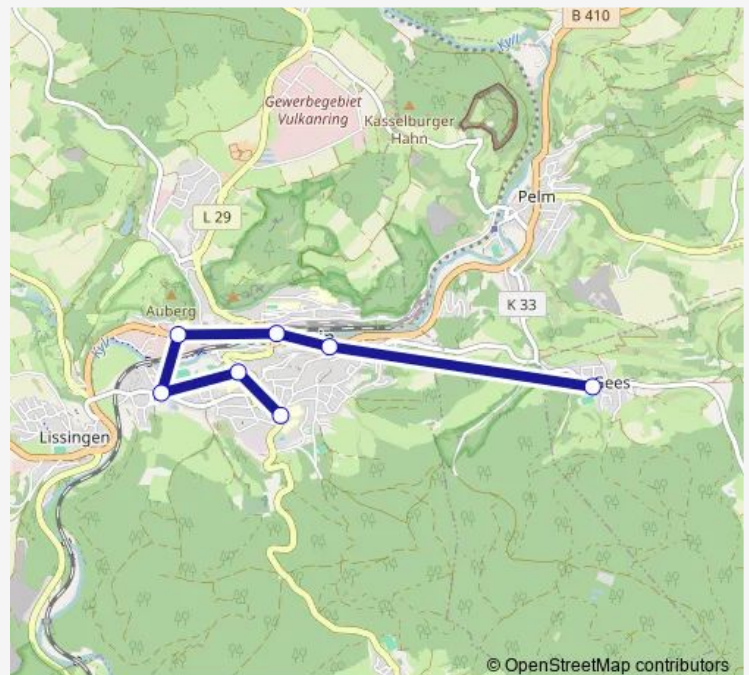

Tuesday 05:41-21:41

Wednesday 05:41-21:41

Thursday 05:41-21:41

Friday 05:41-21:41

Saturday 07:41-21:41

Sunday 07:41-21:41

Route info

Direction: Gees, In der Langwies

Stops: 7

Trip Duration: 0 hour 17 min

Direction

Gerolstein, Waldstraße — Gees, In der Langwies

7 stops

[Open route schedule](#)

Gerolstein, Waldstraße

Gerolstein, Grund- u. Rsplus

Tuesday 06:03-20:03

Wednesday 06:03-20:03

Thursday 06:03-20:03

Friday 06:03-20:03

Saturday 08:03-20:03

Sunday 08:03-20:03

Route info

Direction: Gerolstein, Waldstraße

Stops: 7

Trip Duration: 0 hour 17 min

Direction

Pelm, Kita — Gees, In der Langwies

2 stops

[Open route schedule](#)

Pelm, Kita

Gees, In der Langwies