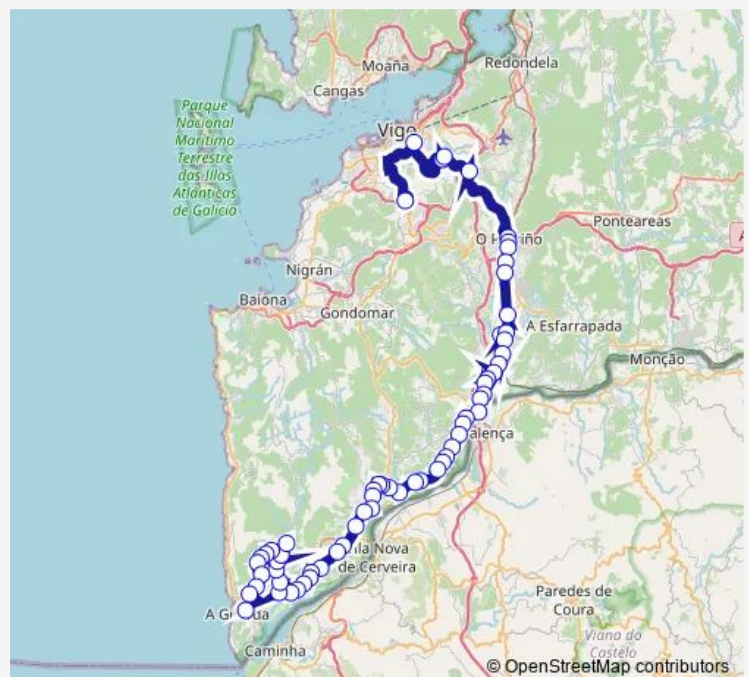

### Route schedule

Hospital Álvaro Cunqueiro — A Guarda

Monday	19:00
Tuesday	19:00
Wednesday	19:00
Thursday	—
Friday	19:00
Saturday	—
Sunday	—

### Route info

Direction: Hospital Álvaro Cunqueiro

Stops: 62

Trip Duration: 2 hour 6 min

Capon

Anta

Areas

Torron (Areas)

Torrón

Curras

Curras (Cruce Praia Fluvi

Amorín

Carregal (Cruce Taborda)

Carregal

Forcadela

Tomiño- Instituto