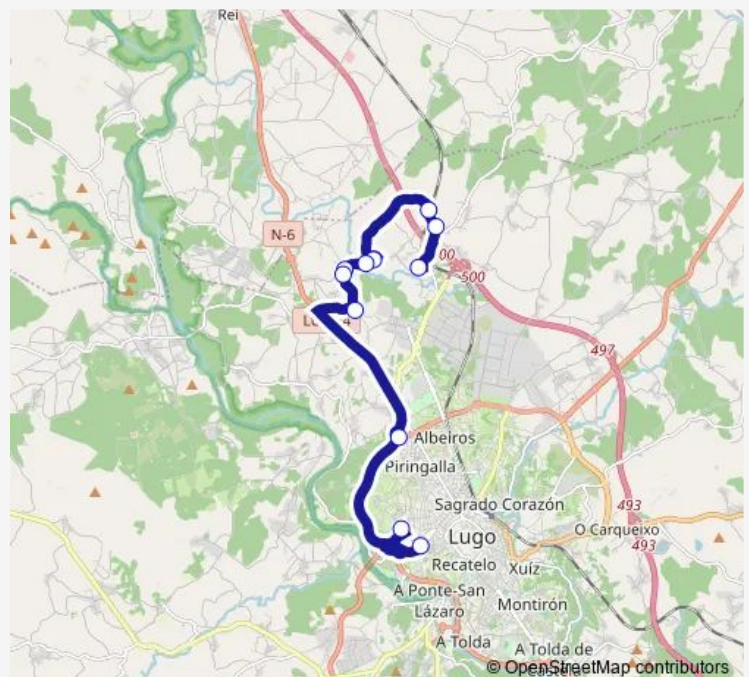

### Route schedule

Porto-Frente Nº 6 — Lugo-Avda. DAS Américas

Monday 08:00

Tuesday 08:00

Wednesday 08:00

Thursday —

Friday 08:00

Saturday —

### Route info

Direction: Porto-Frente Nº 6

Stops: 11

Trip Duration: 0 hour 20 min

XG890003 — Avda. Américas 42-Porto-Frente Nº 6

BusMaps

## Route schedule

Lugo-Avda. DAS Américas — Porto-Frente Nº 6

Monday	15:10
Tuesday	15:10
Wednesday	14:10
Thursday	—
Friday	14:10
Saturday	—
Sunday	—

## Route info

Direction: Lugo-Avda. DAS Américas

Stops: 11

Trip Duration: 0 hour 20 min

XG890003 Bus time schedules and route maps are available in an offline PDF at [busmaps.com](https://busmaps.com). Use the [busmaps.com](https://busmaps.com) website to see live bus times, train schedule or subway schedule, and step-by-step directions for all public transit in Lugo