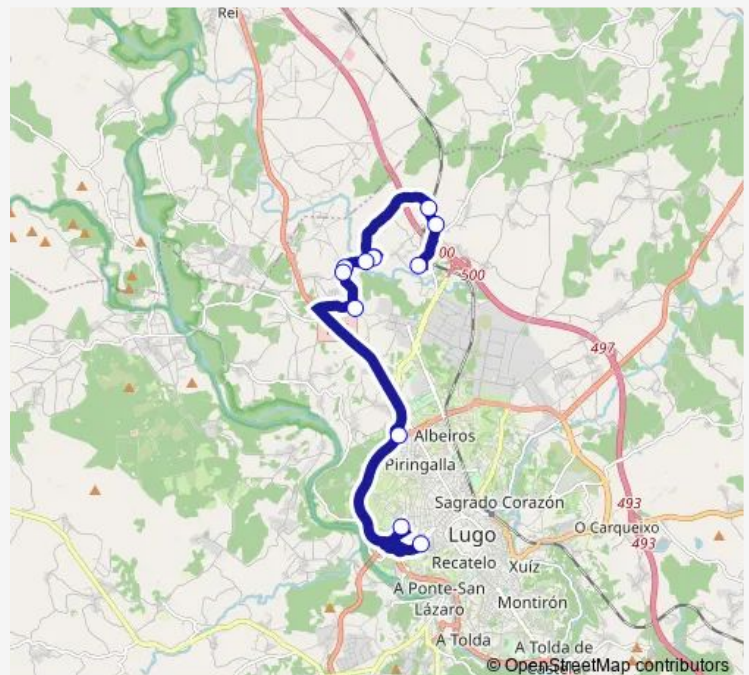

Saturday —

Sunday —

Route info

Direction: Porto-Frente Nº 6

Stops: 11

Trip Duration: 0 hour 20 min

Xg890003 — Avda. Américas 42-Porto-Frente Nº 6

Direction

Lugo-Avda. DAS Américas — Porto-Frente Nº 6

11 stops

[Open route schedule](#)

Lugo-Avda. DAS Américas

IES Leiras Pulpeiro

Alto Garabolos 432-436 Bu

Bagueixos

Monte DA Brea (Parada Bus

A Brea

Seivane

Tirimol

Granxa Cortiñas (Xiro)

Pias-Coral DE Arriba

Porto-Frente Nº 6

Route schedule

Lugo-Avda. DAS Américas — Porto-Frente Nº 6

Monday	15:10
Tuesday	15:10
Wednesday	14:10
Thursday	14:10
Friday	14:10
Saturday	—
Sunday	—

Route info

Direction: Lugo-Avda. DAS Américas

Stops: 11

Trip Duration: 0 hour 20 min

Xg890003 Bus time schedules and route maps are available in an offline PDF at busmaps.com. Use the busmaps.com website to see live bus times, train schedule or subway schedule, and step-by-step directions for all public transit in Lugo