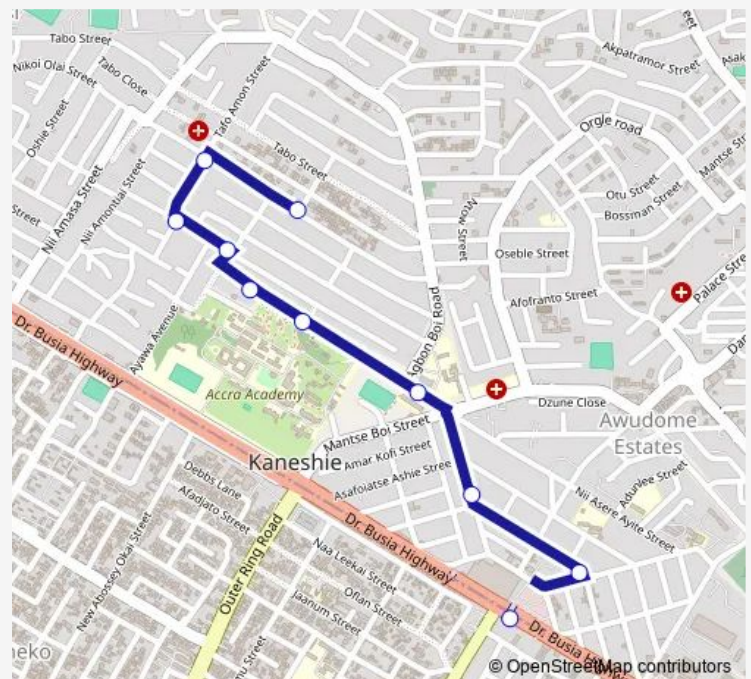

Bus 178a Bubiashie Control to Kaneshie Mkt Cmplx

[Go to website](#)

Direction

Terminal Bubiashie Control — Terminal Kaneshie Mkt Cmplx

10 stops

[Open route schedule](#)

Terminal Bubiashie Control

Valley Inn

White House 178

Pentecost 178

Accra Academy 1

Accra Academy 2

Kaneshie Bishop

Akutu Junction

Mkt Roundabout 178

Terminal Kaneshie Mkt Cmplx

Route schedule

Terminal Bubiashie Control — Terminal Kaneshie Mkt Cmplx

Monday 12:21

Tuesday 12:21

Wednesday 12:21

Thursday 12:21

Friday 12:21

Saturday 12:21

Sunday 12:21

Route info

Direction: Terminal Bubiashie Control

Stops: 10

Trip Duration: 0 hour 18 min

178a Bus time schedules and route maps are available in an offline PDF at busmaps.com. Use the busmaps.com website to see live bus times, train schedule or subway schedule, and step-by-step directions for all public transit in Accra