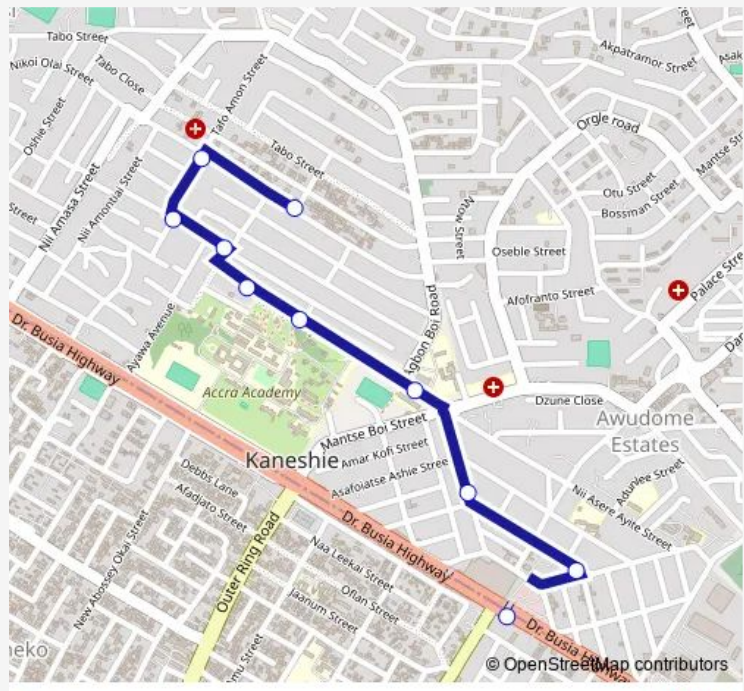

Bus 178A Bubiashie Control to Kaneshie Mkt Cmplx

[Go to website](#)

**Direction**  
 Terminal Bubiashie Control — Terminal Kaneshie Mkt Cmplx  
 10 stops  
[Open route schedule](#)

- Terminal Bubiashie Control
- Valley Inn
- White House 178
- Pentecost 178
- Accra Academy 1
- Accra Academy 2
- Kaneshie Bishop
- Akutu Junction
- Mkt Roundabout 178
- Terminal Kaneshie Mkt Cmplx

Route schedule  
 Terminal Bubiashie Control — Terminal Kaneshie Mkt Cmplx

Monday	12:21
Tuesday	12:21
Wednesday	12:21
Thursday	12:21
Friday	12:21
Saturday	12:21
Sunday	12:21

Route info  
 Direction: Terminal Bubiashie Control  
 Stops: 10  
 Trip Duration: 0 hour 18 min

178A — Bubiashie Control to Kaneshie Mkt Cmplx **BusMaps**

178A Bus time schedules and route maps are available in an offline PDF at [busmaps.com](https://busmaps.com). Use the [busmaps.com](https://busmaps.com) website to see live bus times, train schedule or subway schedule, and step-by-step directions for all public transit in Accra

The schedule is provided in the local timezone. Times with "(+1)" indicate departures on the next day.

PDF file created on 2025-01-16

2024 BusMaps.com - All Rights Reserved