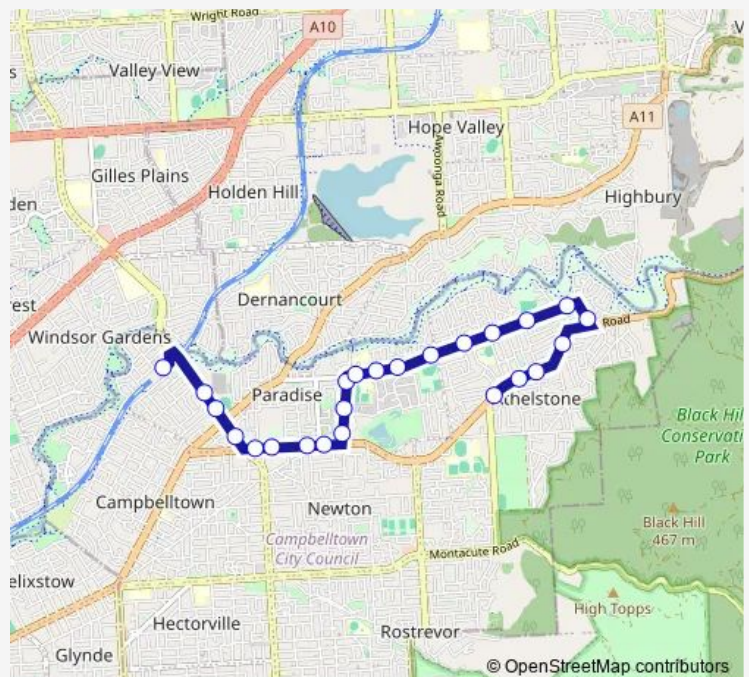

Stop 42 Lower Athelstone Rd - North side

Stop 41 Lower Athelstone Rd - North side

Stop 40 Lower Athelstone Rd - North side

Stop 39 Lower Athelstone Rd - North side

Stop 38 Coulls Rd - East side

Stop 37 Gorge Rd - South East side

Route schedule

Zone E Paradise Interchange - North West side — Stop 34 Gorge Rd - South East side

Monday	23:00
Tuesday	23:00
Wednesday	23:00
Thursday	23:00
Friday	23:00
Saturday	—
Sunday	—

Route info

Direction: Zone E Paradise Interchange - North West side

Stops: 24

Trip Duration: 0 hour 15 min

178a — Paradise Interchange to Athelstone

Stop 36 Gorge Rd - South side

Stop 35 Gorge Rd - South side

Stop 34 Gorge Rd - South East side

Direction

Zone B Paradise Interchange - South East side — Stop 34
Gorge Rd - South East side

24 stops

[Open route schedule](#)

Zone B Paradise Interchange - South East side

Stop 25A Darley Rd - East side

Stop 25 Darley Rd - North East side

Stop 24A Darley Rd - East side

Stop 25 Gorge Rd - North side