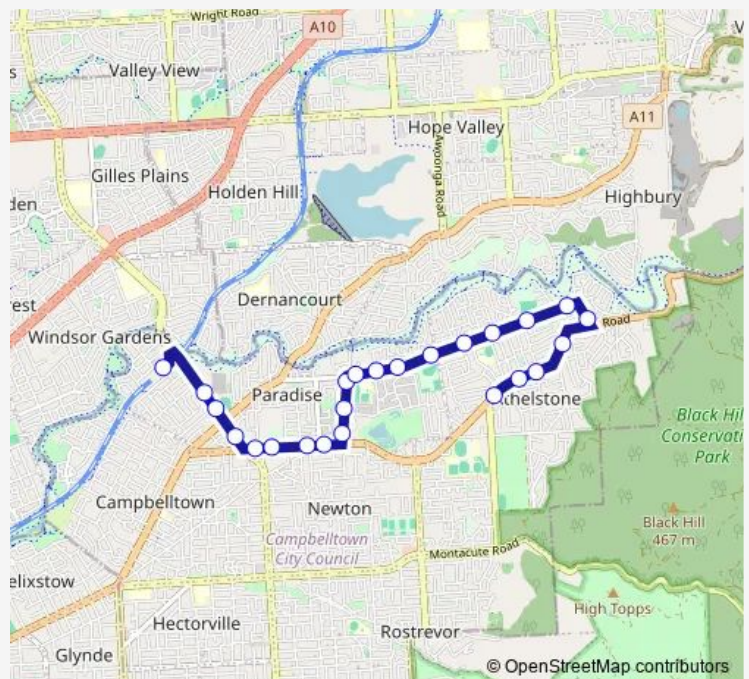

Stop 42 Lower Athelstone Rd - North side

Stop 41 Lower Athelstone Rd - North side

Stop 40 Lower Athelstone Rd - North side

Stop 39 Lower Athelstone Rd - North side

Stop 38 Coulls Rd - East side

Stop 37 Gorge Rd - South East side

Route schedule

Zone E Paradise Interchange - North West side — Stop 34 Gorge Rd - South East side

Monday 23:00

Tuesday 23:00

Wednesday 23:00

Thursday 23:00

Friday 23:00

Saturday —

Sunday —

Route info

Direction: Zone E Paradise Interchange - North West side

Stops: 24

Trip Duration: 0 hour 15 min

178A — Paradise Interchange to Athelstone

Stop 36 Gorge Rd - South side

Stop 35 Gorge Rd - South side

Stop 34 Gorge Rd - South East side

178A Bus time schedules and route maps are available in an offline PDF at busmaps.com. Use the busmaps.com website to see live bus times, train schedule or subway schedule, and step-by-step directions for all public transit in Adelaide