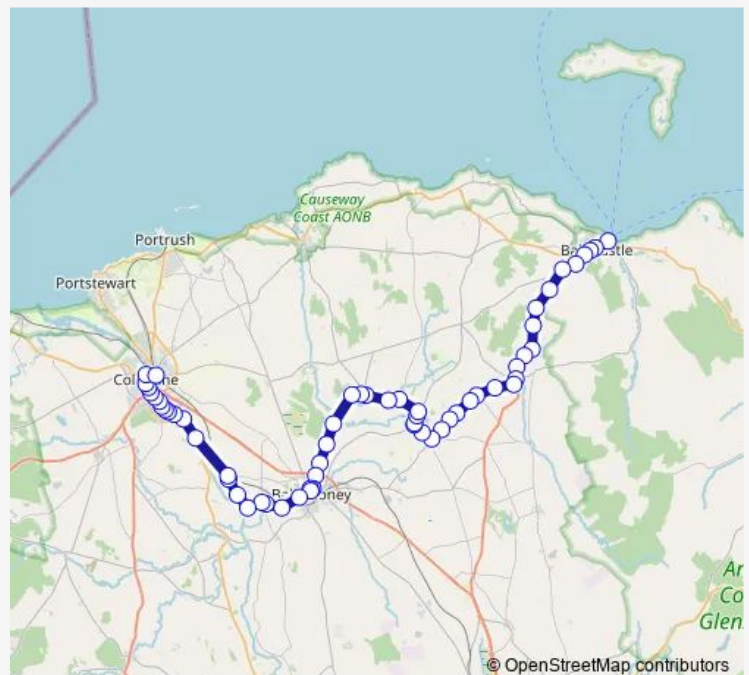

Bus 178a Ballycastle, Marine Cnr - Coleraine, Buscentre

[Go to website](#)

Direction

Marine Cnr Bcastle — Coleraine Buscentre

59 stops

[Open route schedule](#)

Marine Cnr Bcastle

Anzac Bar Ballycastle

Presbyterian Church

Hillhead

White Park Rd End

Carnately Bridge

Todds Mill

Islandarragh Rd End

Magheramore Rd End

Capecastle

Ballykenver Rd

Hillside Cottage 149

Armoy

Armoy Pri School

The Retteries

Clintyfinnan

Clintyfinnan Rd End

Kingarrif Rd

Duck Pond

Holmes House Metal Bridge

Walkers Cross

Route schedule

Marine Cnr Bcastle — Coleraine Buscentre

Monday 15:40

Tuesday 15:40

Wednesday 15:40

Thursday 15:40

Friday 15:40

Saturday —

Sunday —

Route info

Direction: Marine Cnr Bcastle

Stops: 59

Trip Duration: 1 hour 24 min

178a — Ballycastle, Marine Cnr - Coleraine, Buscentre