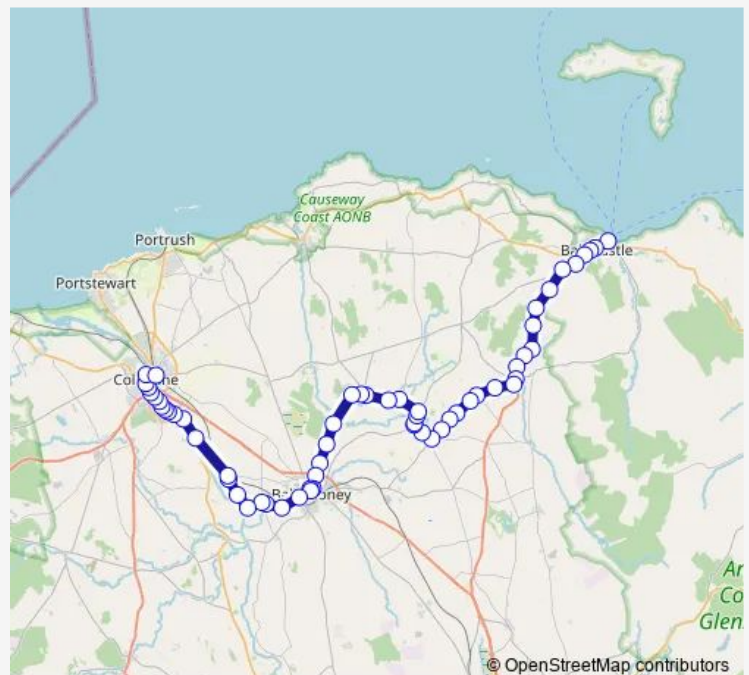

Bus 178a Ballycastle, Marine Cnr - Coleraine, Buscentre

[Go to website](#)

**Direction**

Marine Cnr Bcastle — Coleraine Buscentre

59 stops

[Open route schedule](#)

- Marine Cnr Bcastle
- Anzac Bar Ballycastle
- Presbyterian Church
- Hillhead
- White Park Rd End
- Carnately Bridge
- Todds Mill
- Islandarragh Rd End
- Magheramore Rd End
- Capecastle
- Ballykenver Rd
- Hillside Cottage 149
- Armoy
- Armoy Pri School
- The Retteries
- Clintyfinnan
- Clintyfinnan Rd End
- Kingarrif Rd
- Duck Pond
- Holmes House Metal Bridge
- Walkers Cross

Route schedule

Marine Cnr Bcastle — Coleraine Buscentre

Monday	15:40
Tuesday	15:40
Wednesday	15:40
Thursday	15:40
Friday	15:40
Saturday	—
Sunday	—

Route info

Direction: Marine Cnr Bcastle

Stops: 59

Trip Duration: 1 hour 24 min

178a — Ballycastle, Marine Cnr - Coleraine, Buscentre **BusMaps**

Leitrim Rd End

Stranocum P O War Memorial

Stranocum Po

Stranocum Mill

Carncullagh Rd End

Carncullagh Crossroads

Bellisle Rd

Stranocum Orange Hall

Dervock Knock Road

Dervock

Garrybog Cross

Drundult Houses

Route Avenue

Market Street

Market Street