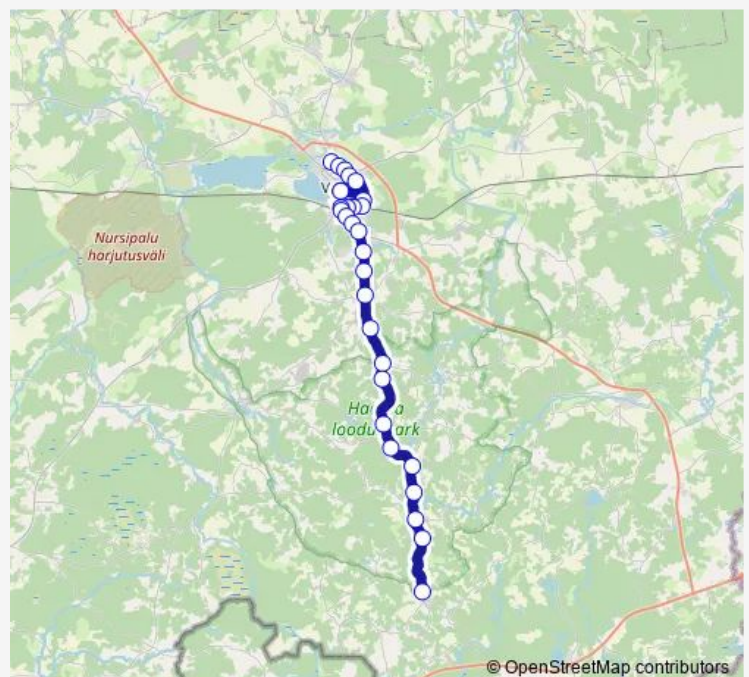

Kasaritsa

Mõksi

Risttee

Route schedule

Võru bussijaam — Ruusmäe

Monday	06:10
Tuesday	06:10
Wednesday	06:10
Thursday	06:10
Friday	06:10
Saturday	06:10
Sunday	—

Route info

Direction: Võru bussijaam

Stops: 29

Trip Duration: 0 hour 42 min

178A — Võru - Haanja - Ruusmäe

BusMaps

Simula
Haanja
Plaksi
Riidmäe
Villa
Plaani
Vaalimäe
Ruusmäe

178A Bus time schedules and route maps are available in an offline PDF at busmaps.com. Use the busmaps.com website to see live bus times, train schedule or subway schedule, and step-by-step directions for all public transit in Voru