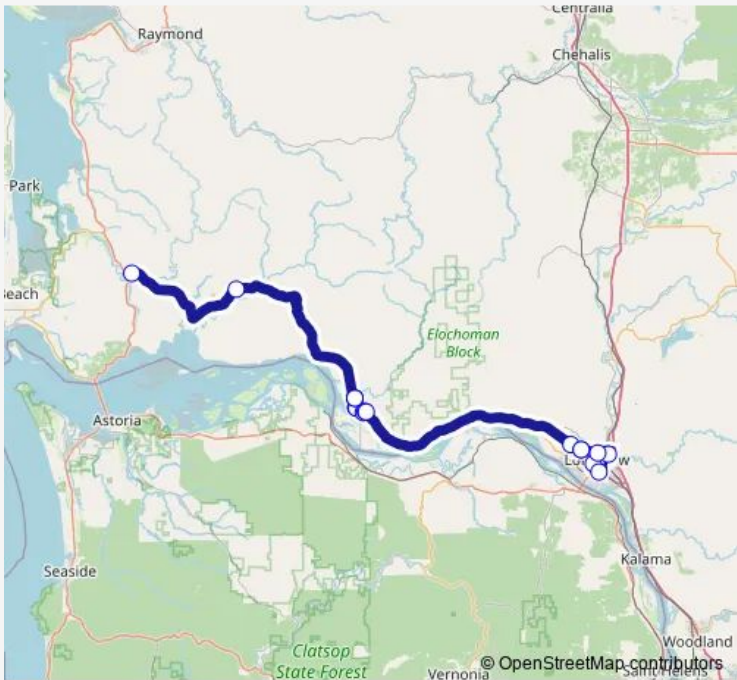

**Bus Wahkiakum on the Move Cathlamet to Longview**

[Go to website](#)

**Direction**  
 HHS Campus (Elochoman Valley Rd.) — Cathlamet Hotel  
 16 stops  
[Open route schedule](#)

- HHS Campus (Elochoman Valley Rd.)
- Strong Park (Cathlamet)
- Cathlamet Hotel
- Eagle Point Apartments
- Erickson Park
- Indian Village (Jacobson Rd.)
- Cathlamet Chevron SR 4
- Walmart (Ocean Beach)
- Fred Meyers
- Triangle Mall - Rite Aid
- Walmart (7th Ave)
- Three Rivers Mall
- Amtrak Station (Kelso)
- Twin City Mall
- Fred Meyers
- Cathlamet Hotel

**Route schedule**  
 HHS Campus (Elochoman Valley Rd.) — Cathlamet Hotel

Monday	—
Tuesday	—
Wednesday	—
Thursday	—
Friday	—
Saturday	09:15-13:30
Sunday	—

**Route info**  
 Direction: HHS Campus (Elochoman Valley Rd.)  
 Stops: 16  
 Trip Duration: 2 hour 40 min

## Direction

HHS Campus (Elochoman Valley Rd.) — HHS Campus (Elochoman Valley Rd.)

19 stops

[Open route schedule](#)

HHS Campus (Elochoman Valley Rd.)

Strong Park (Cathlamet)

Cathlamet Hotel

Indian Village (Jacobson Rd.)

## Route schedule

HHS Campus (Elochoman Valley Rd.) — HHS Campus (Elochoman Valley Rd.)

Monday 06:30-16:48

Tuesday 06:30-16:48

Wednesday 06:30-16:48

Thursday 06:30-16:48

Friday 06:30-16:48

Saturday —